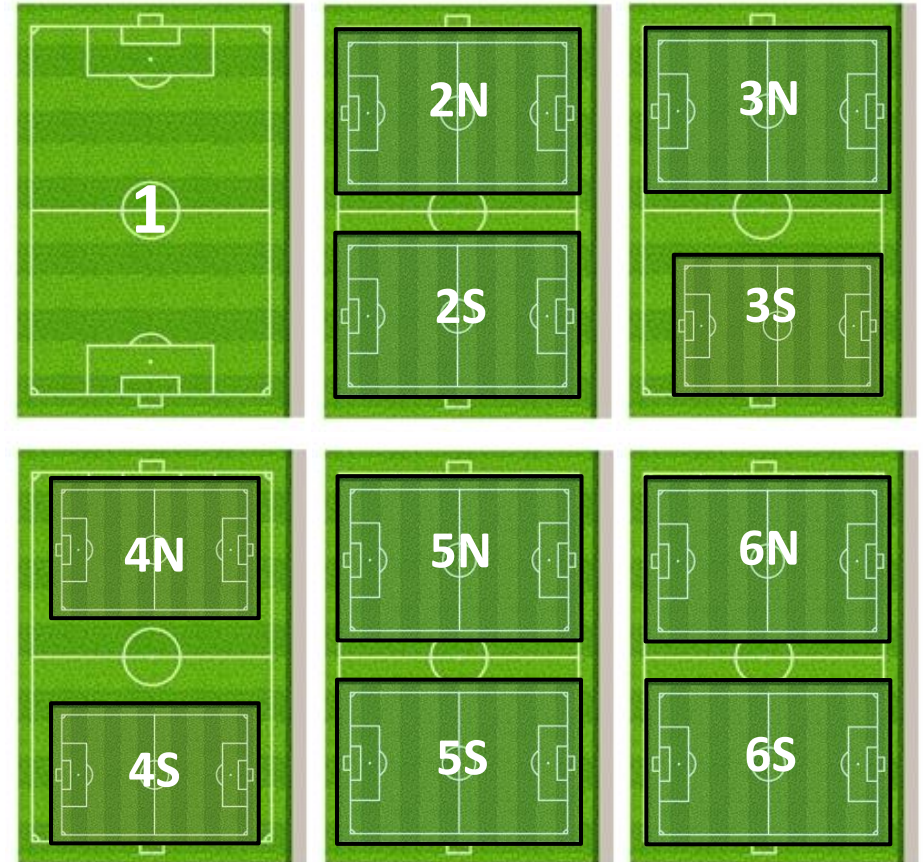

Fairview Soccer Park
[3671 County Road 317, McKinney TX 75069](https://www.google.com/maps/place/3671+County+Road+317,+McKinney+TX+75069)

North

Field Layout / Numbering Note:
All Full-Sized fields (11v11) are convertible to small-sided fields. When playing 7v7 or 9v9, the fields will be laid out and numbered like Field #6 above (North & South)