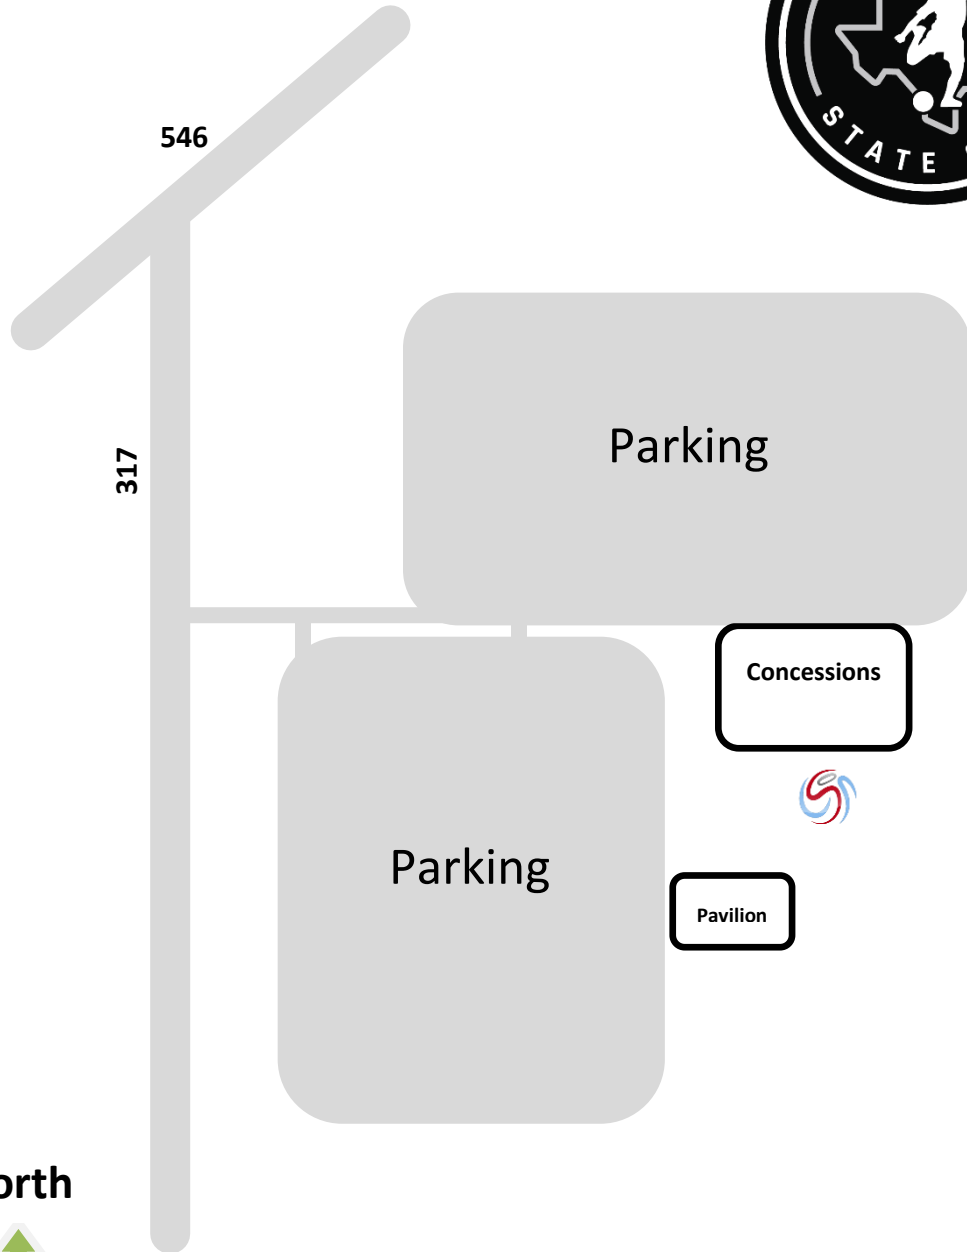

Fairview Soccer Park
[3671 County Road 317, McKinney TX 75069](https://www.google.com/maps/place/3671+County+Road+317,+McKinney+TX+75069)

North

Field Layout / Numbering Note:
All Full-Sized fields (11v11) are convertible to small-sided fields. When playing 7v7 or 9v9, the fields will be laid out and numbered like Field #6 above (North & South)