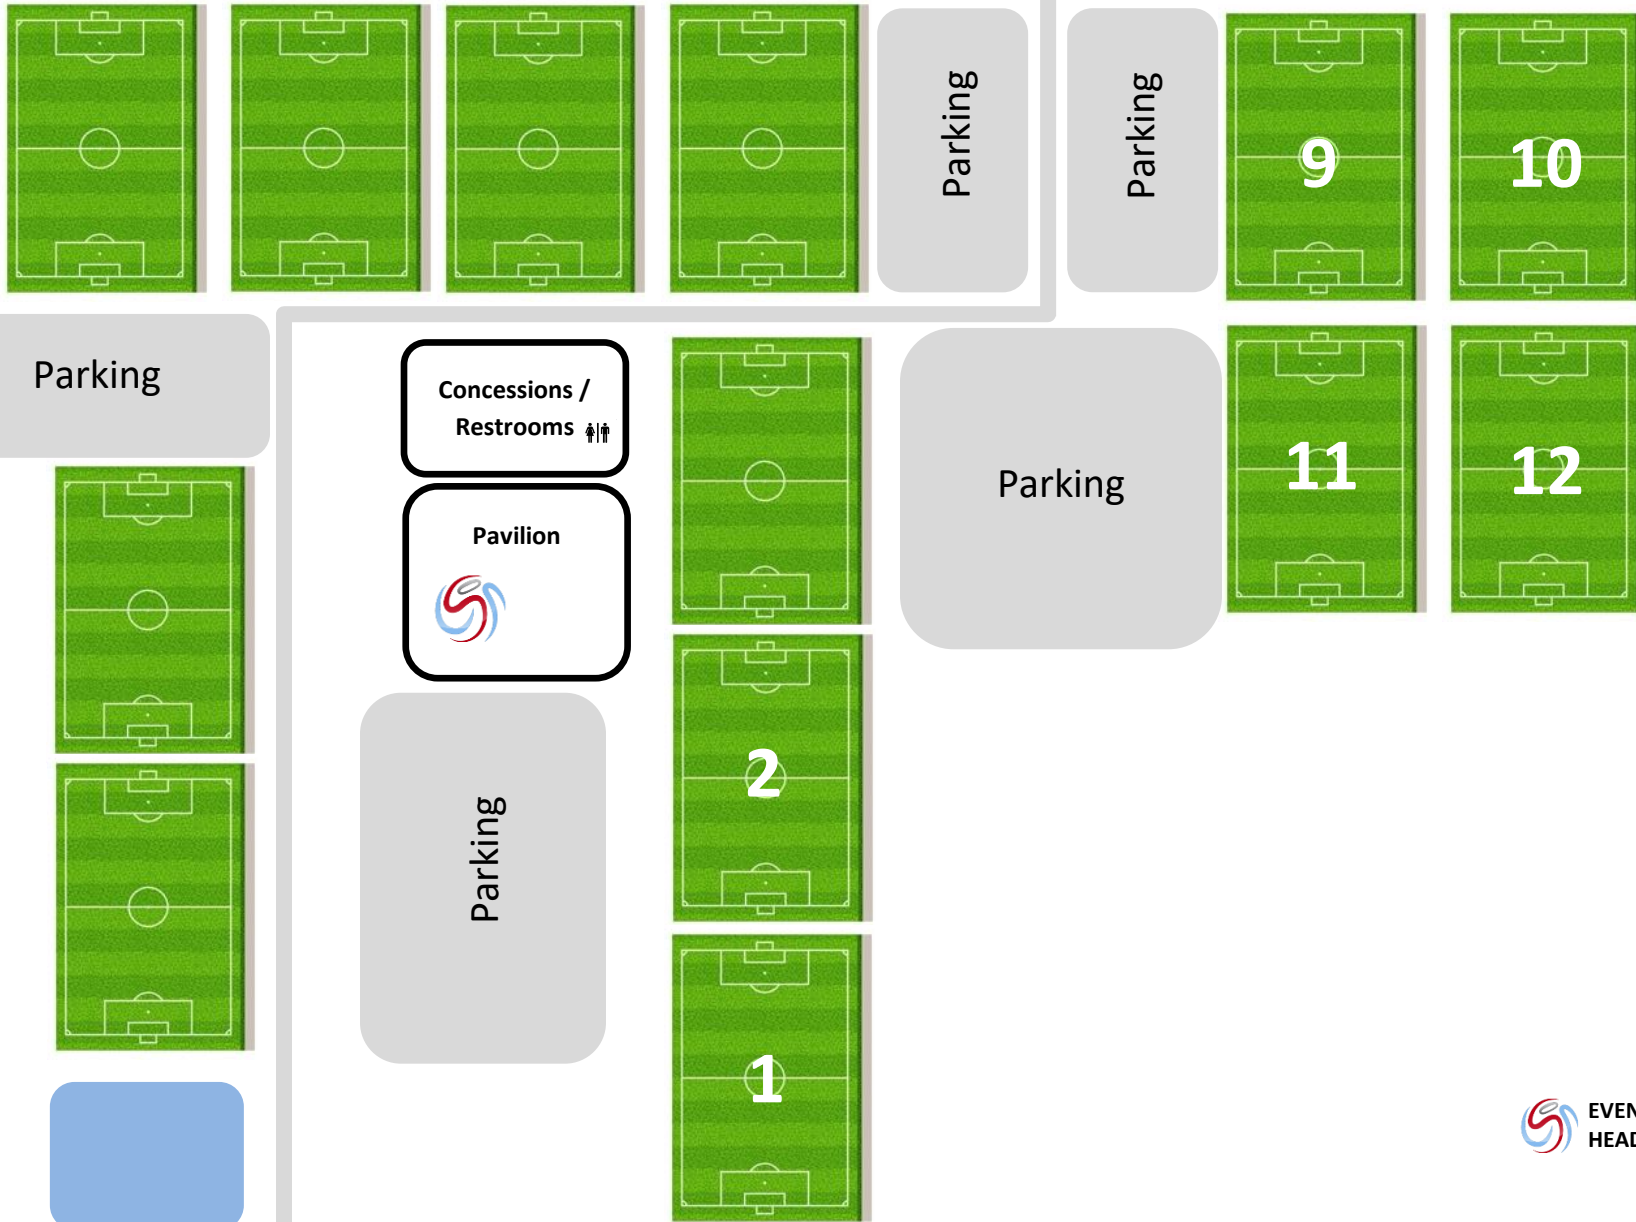

## Craig Ranch Soccer Complex

[6375 Collin McKinney Pkwy, McKinney, TX 75070](#)

Collin McKinney Pkwy

Parking

Concessions / Restrooms 

Pavilion 

Parking

Parking

North

Henneman Way

Sam Rayburn Tollway (121)