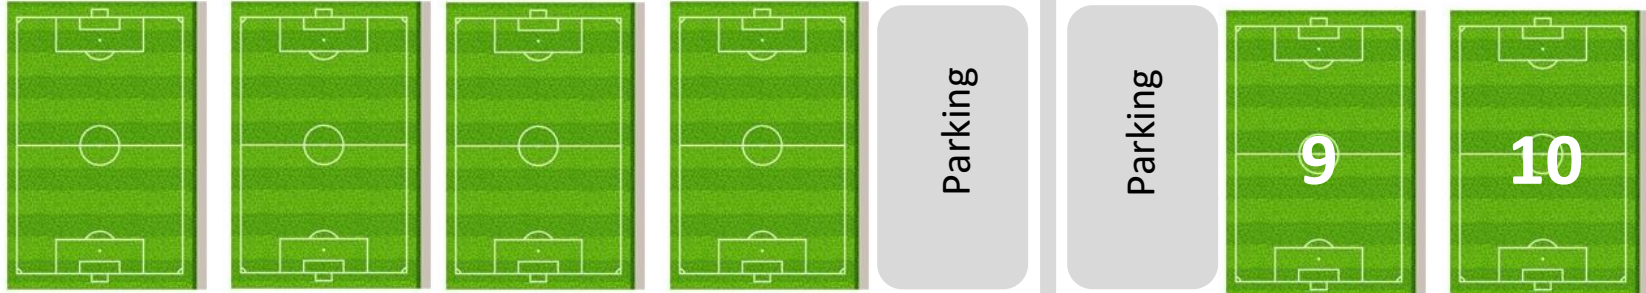

Craig Ranch Soccer Complex

[6375 Collin McKinney Pkwy, McKinney, TX 75070](#)

Collin McKinney Pkwy

North

Henneman Way

Sam Rayburn Tollway (121)