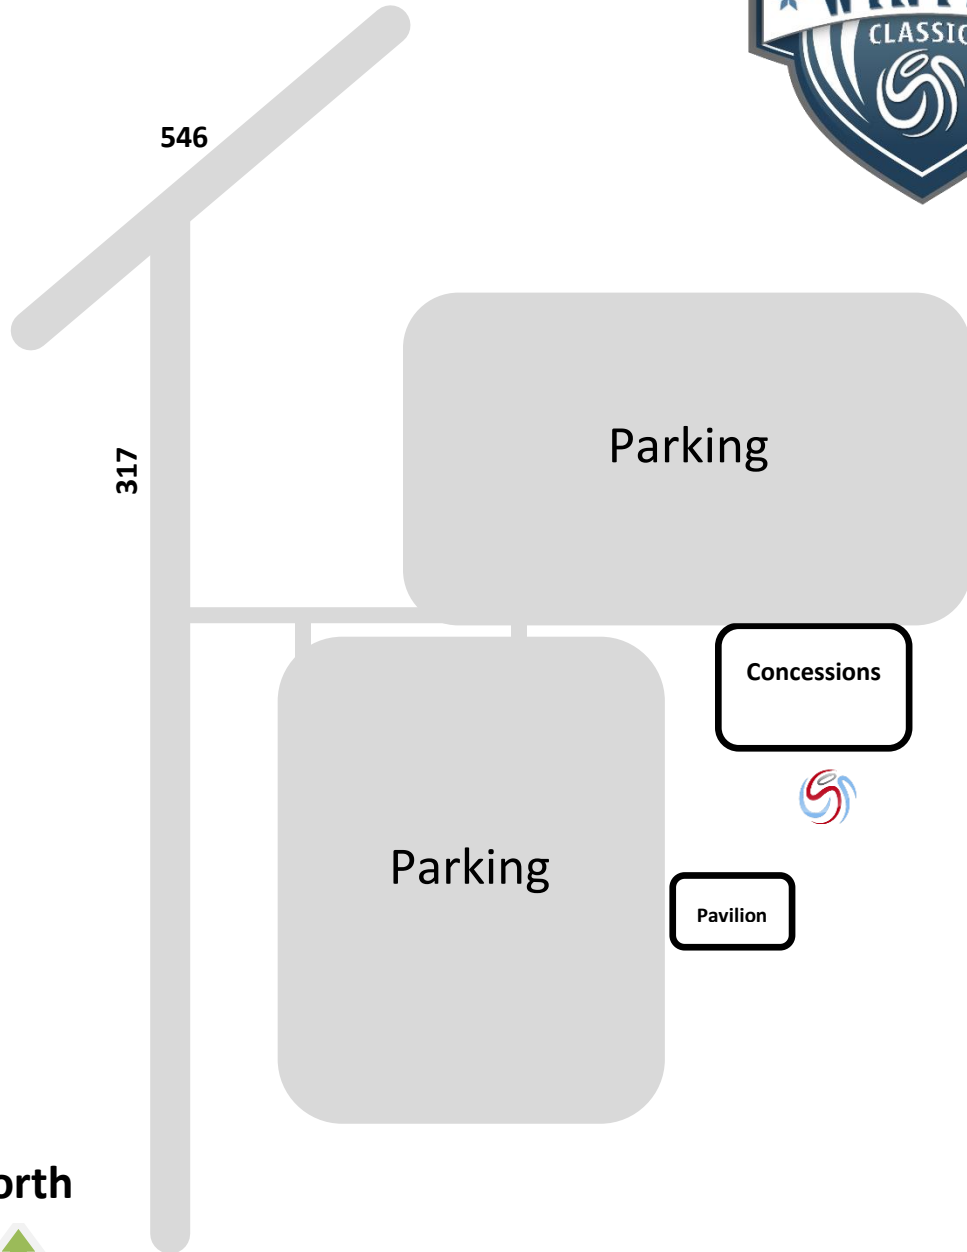

**Fairview Soccer Park**  
[3671 County Road 317, McKinney TX 75069](https://www.google.com/maps/place/3671+County+Road+317,+McKinney+TX+75069)

**Field Layout / Numbering Note:**  
All Full-Sized fields (11v11) are convertible to small-sided fields. When playing 7v7 or 9v9, the fields will be laid out and numbered like Field #6 above (North & South)

North