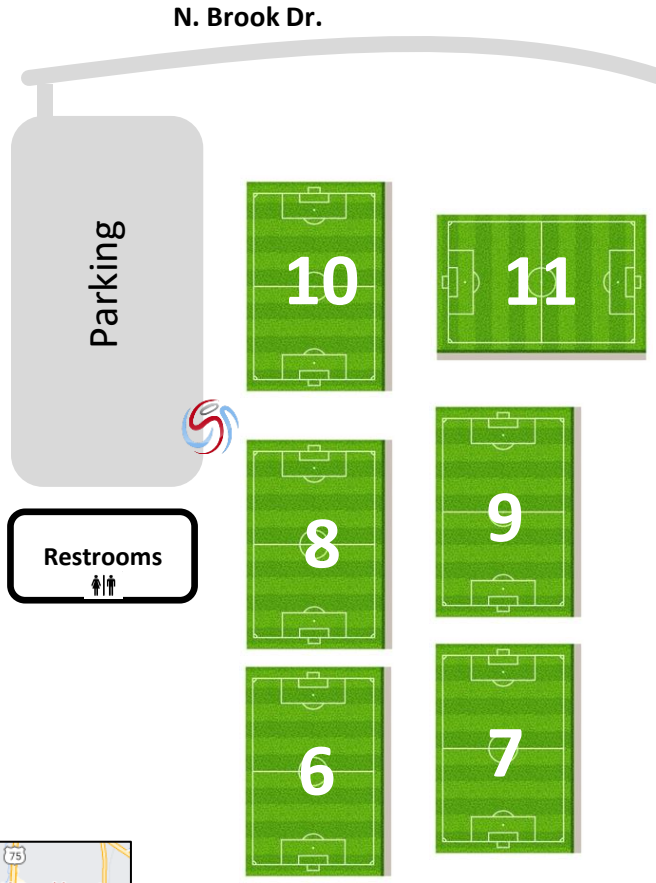

North

75 – CENTRAL EXPWY

Al Ruschhaupt – Phase 1
[1986 Park View Ave, McKinney, TX 75070](https://www.google.com/maps/place/1986+Park+View+Ave,+McKinney,+TX+75070)

Al Ruschhaupt – Phase 2
[2701 N. Brook Dr, McKinney, TX 75070](https://www.google.com/maps/place/2701+N.+Brook+Dr,+McKinney,+TX+75070)