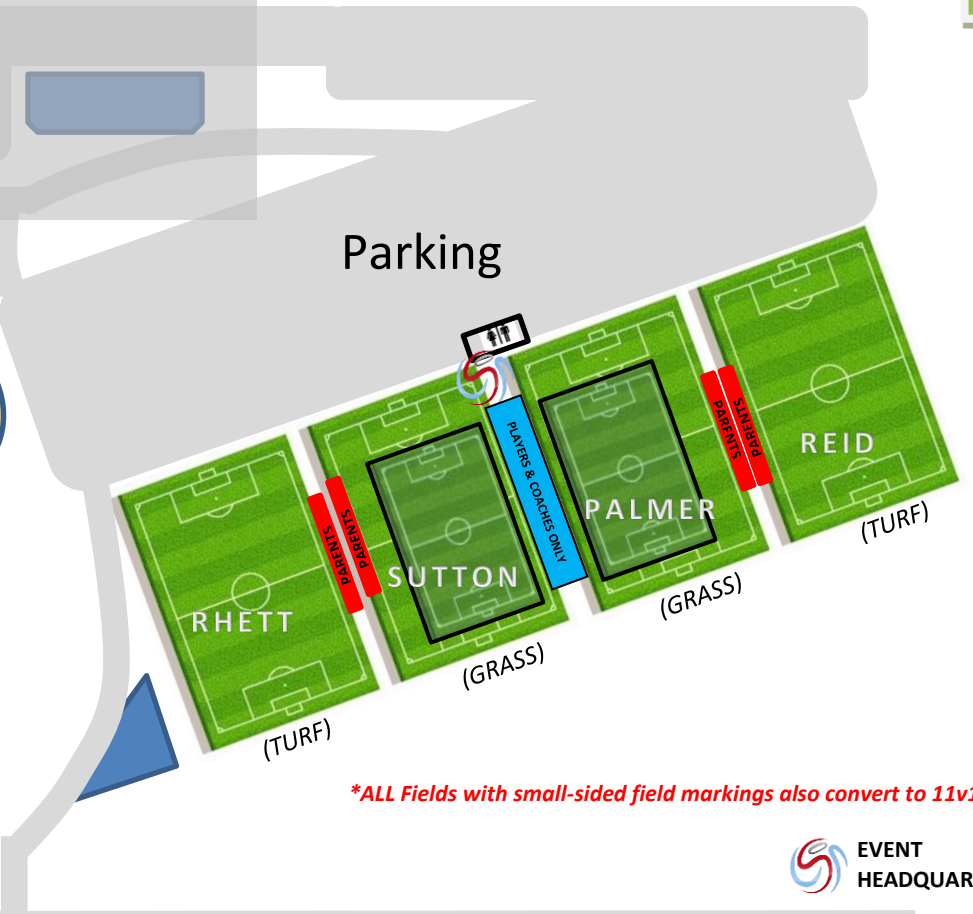

### Z-Plex Sports Village

[4220 E Melissa Rd, Melissa, TX 75454](https://www.google.com/maps/place/4220+E+Melissa+Rd,+Melissa,+TX+75454)

**SPRING 2024**

TAG Tennis Center

North

**\*PLEASE NOTE:**  
 The City of Melissa will be charging \$5.00 per car (per day) for parking at the facility.

*\*ALL Fields with small-sided field markings also convert to 11v11*

E. Melissa Rd