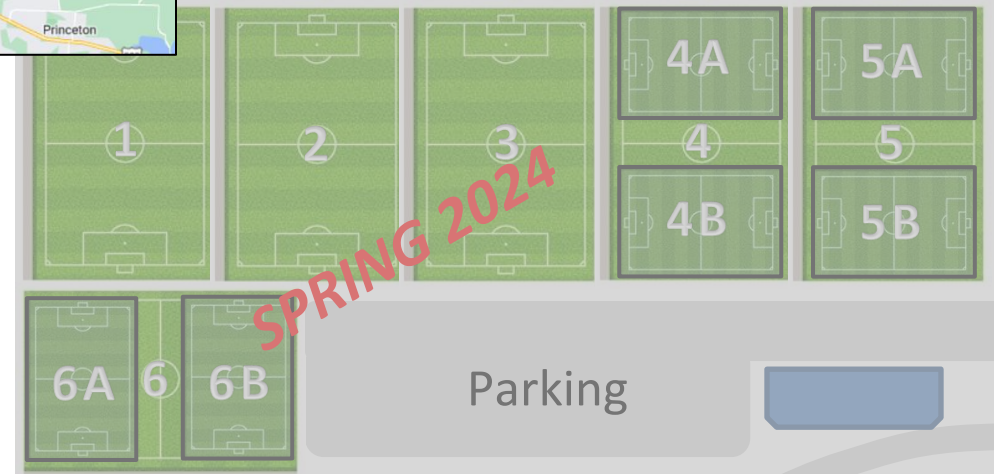

### Z-Plex Sports Village

[4220 E Melissa Rd, Melissa, TX 75454](https://www.google.com/maps/place/4220+E+Melissa+Rd,+Melissa,+TX+75454)

**SPRING 2024**

TAG Tennis Center

North

**\*PLEASE NOTE:**  
 The City of Melissa will be charging \$5.00 per car (per day) for parking at the facility.

*\*ALL Fields with small-sided field markings also convert to 11v11*

E. Melissa Rd