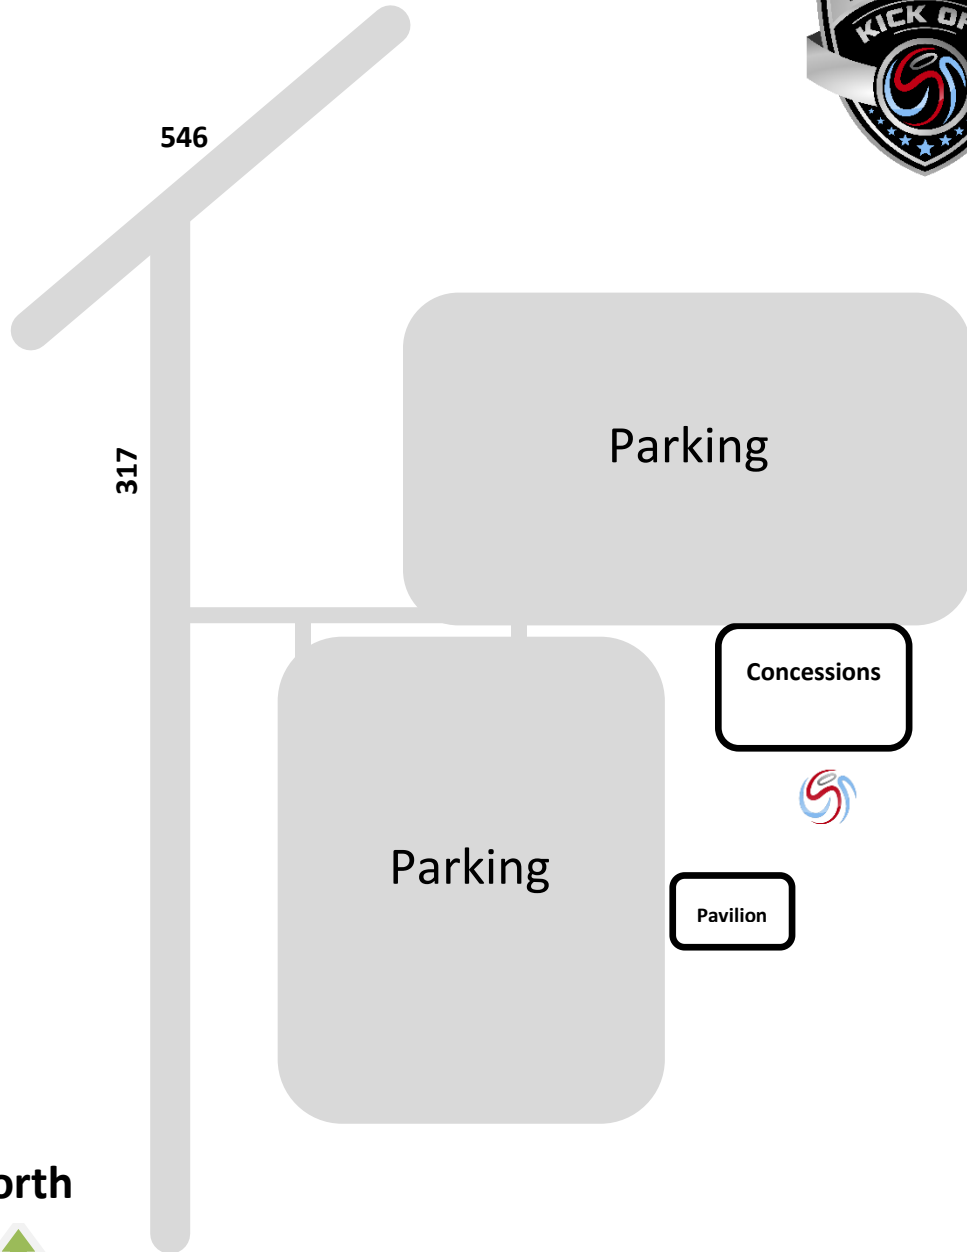

Fairview Soccer Park
[3671 County Road 317, McKinney TX 75069](https://www.google.com/maps/place/3671+County+Road+317,+McKinney+TX+75069)

Field Layout / Numbering Note:
All Full-Sized fields (11v11) are convertible to small-sided fields. When playing 7v7 or 9v9, the fields will be laid out and numbered like Field #6 above (North & South)