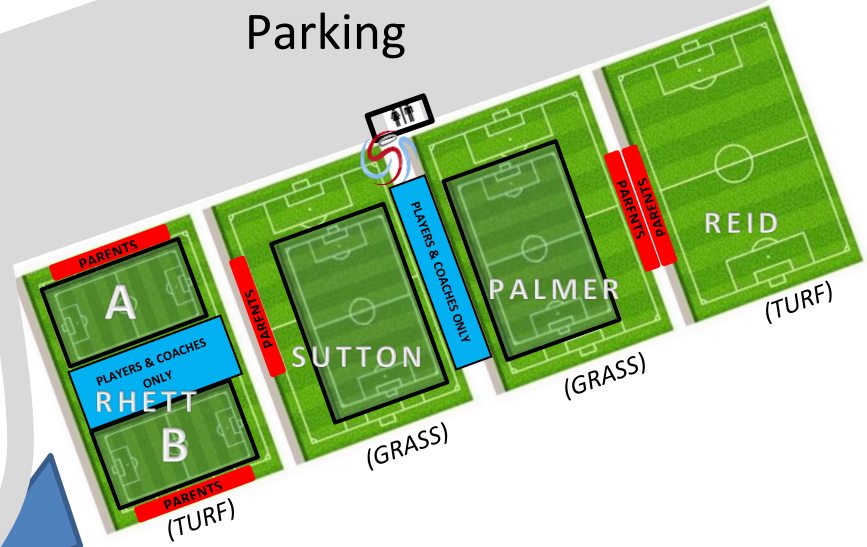

Z-Plex Sports Village

[4220 E Melissa Rd, Melissa, TX 75454](https://www.zplexsports.com)

SPRING 2024

TAG Tennis Center

North

Parking

Parking

***PLEASE NOTE:**
The City of Melissa will be charging \$5.00 per car (per day) for parking at the facility.

**ALL Fields with small-sided field markings also convert to 11v11*

HWY 121

E. Melissa Rd