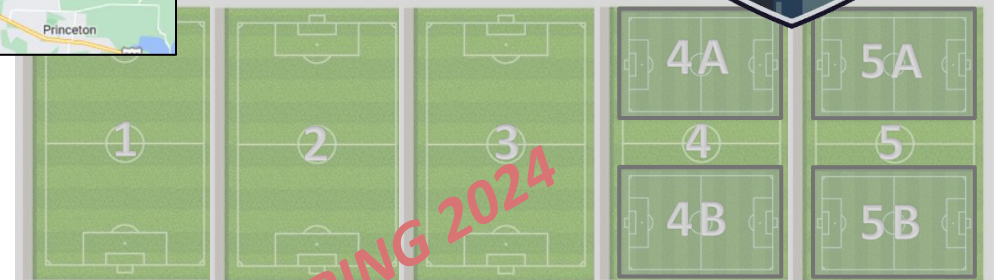

Z-Plex Sports Village

[4220 E Melissa Rd, Melissa, TX 75454](https://www.zplexsports.com)

SPRING 2024

TAG Tennis Center

North

Parking

Parking

***PLEASE NOTE:**
The City of Melissa will be charging \$5.00 per car (per day) for parking at the facility.

**ALL Fields with small-sided field markings also convert to 11v11*

HWY 121

E. Melissa Rd