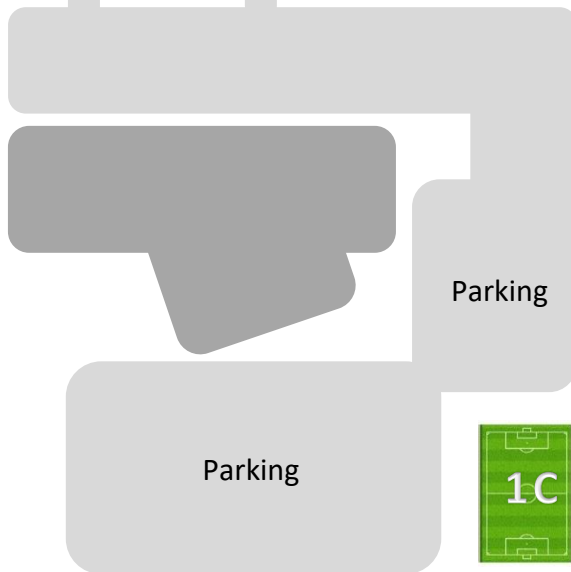

Texas Spurs Park

[2005 Estates Pkwy, Allen, TX 75002](#)

Estates Pkwy

75 – Central Expwy.

Field Layout / Numbering Note:
The Full-Sized field (11v11) is convertible to small-sided fields. When playing 7v7 or 9v9, the fields will be laid out and numbered like Field #1 above (A & B)