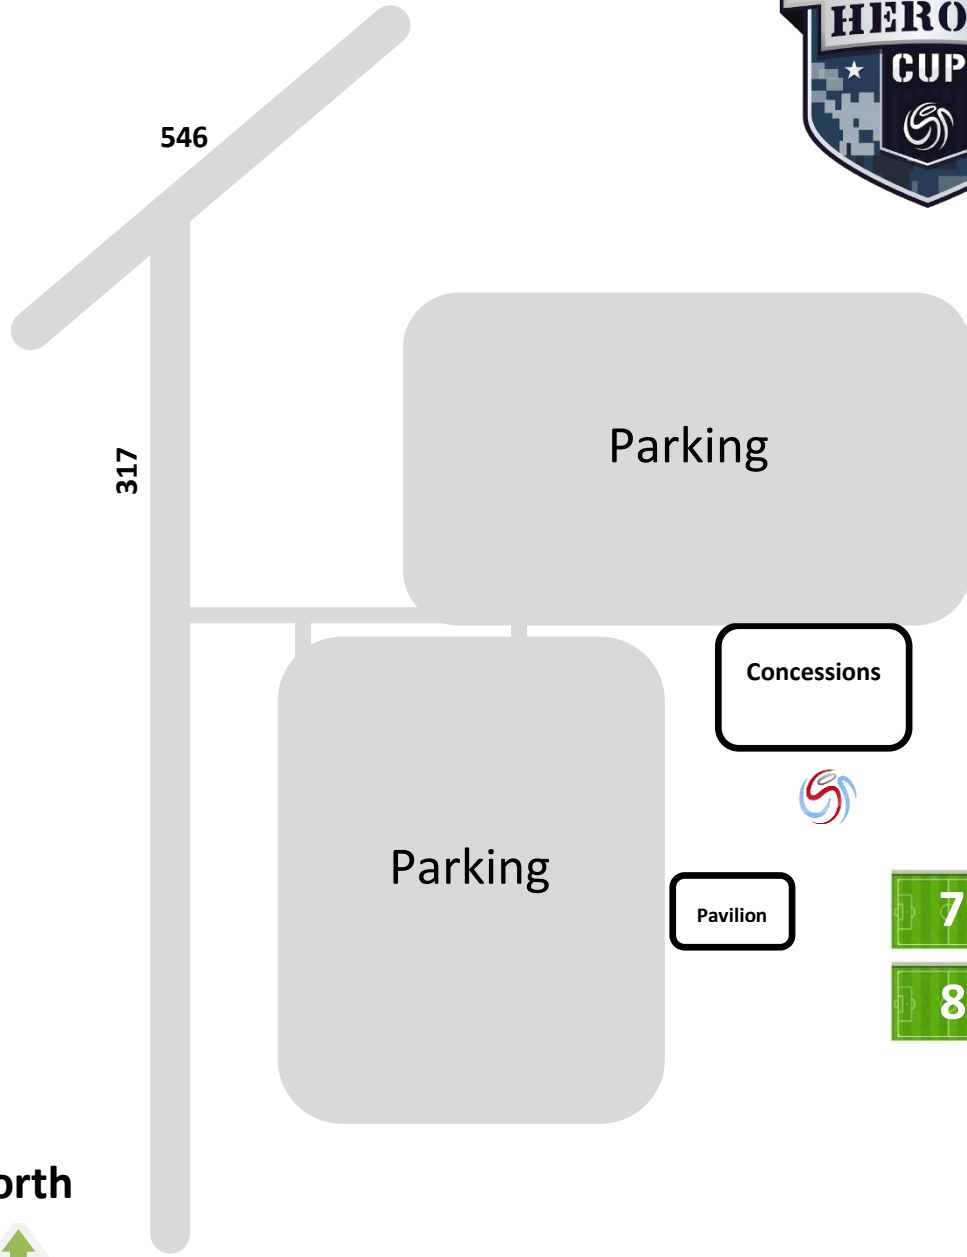

Fairview Soccer Park
[3671 County Road 317, McKinney TX 75069](https://www.google.com/maps/place/3671+County+Road+317,+McKinney+TX+75069)

Field Layout / Numbering Note:
All Full-Sized fields (11v11) are convertible to small-sided fields. When playing 7v7 or 9v9, the fields will be laid out and numbered like Field #6 above (North & South)