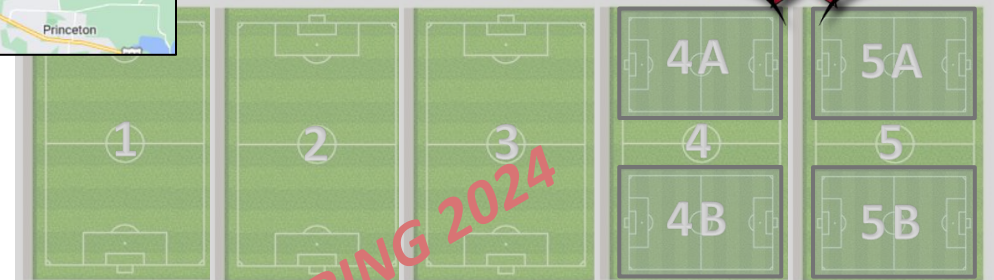

**Z-Plex Sports Village**  
[4220 E Melissa Rd, Melissa, TX 75454](https://www.zplexsports.com)

HMV 121

SPRING 2024

TAG Tennis Center

**\*PLEASE NOTE:**  
The City of Melissa will be charging \$5.00 per car (per day) for parking at the facility.

*\*ALL Fields with small-sided field markings also convert to 11v11*

E. Melissa Rd