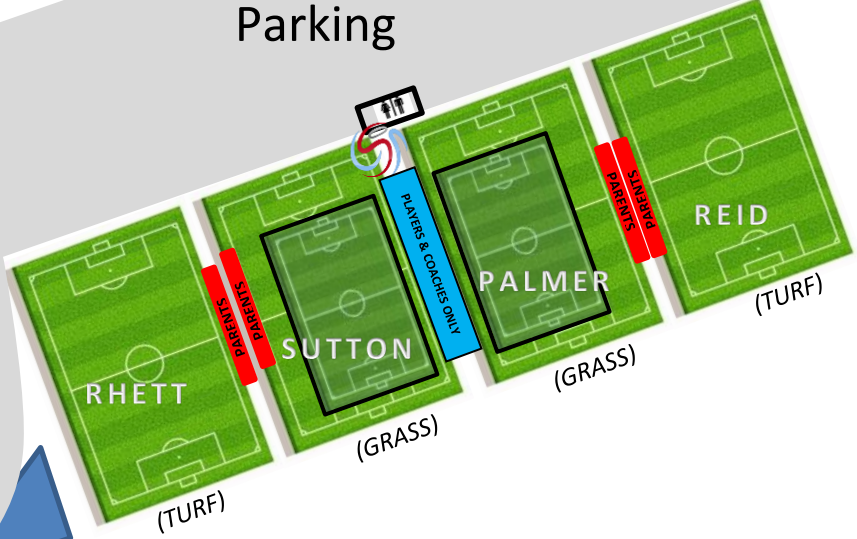

**Z-Plex Sports Village**  
[4220 E Melissa Rd, Melissa, TX 75454](https://www.zplexsports.com)

HMV 121

SPRING 2024

TAG Tennis Center

**\*PLEASE NOTE:**  
The City of Melissa will be charging \$5.00 per car (per day) for parking at the facility.

*\*ALL Fields with small-sided field markings also convert to 11v11*

E. Melissa Rd