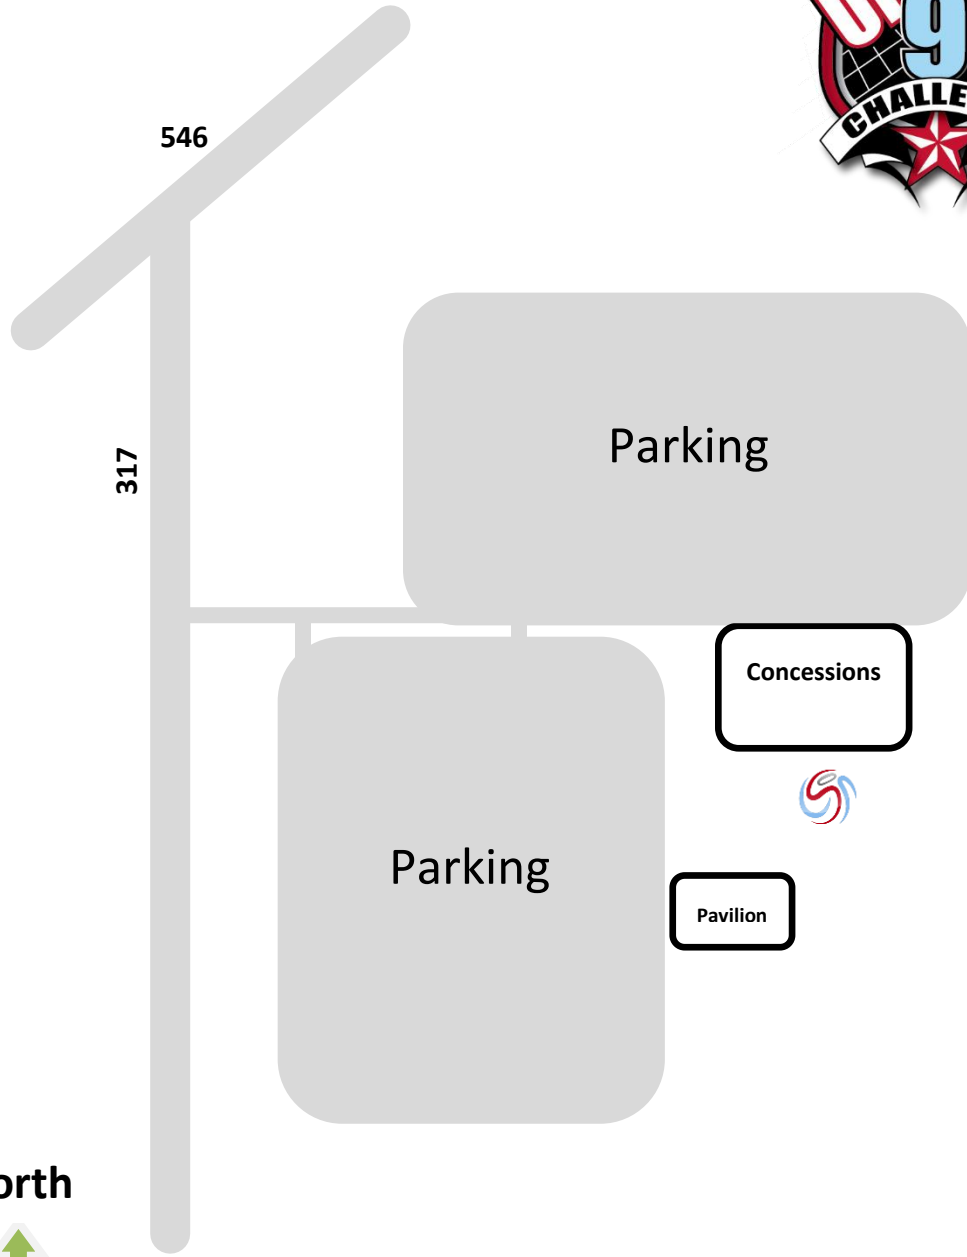

Fairview Soccer Park
[3671 County Road 317, McKinney TX 75069](https://www.google.com/maps/place/3671+County+Road+317,+McKinney+TX+75069)

North

Field Layout / Numbering Note:
All Full-Sized fields (11v11) are convertible to small-sided fields. When playing 7v7 or 9v9, the fields will be laid out and numbered like Field #6 above (North & South)