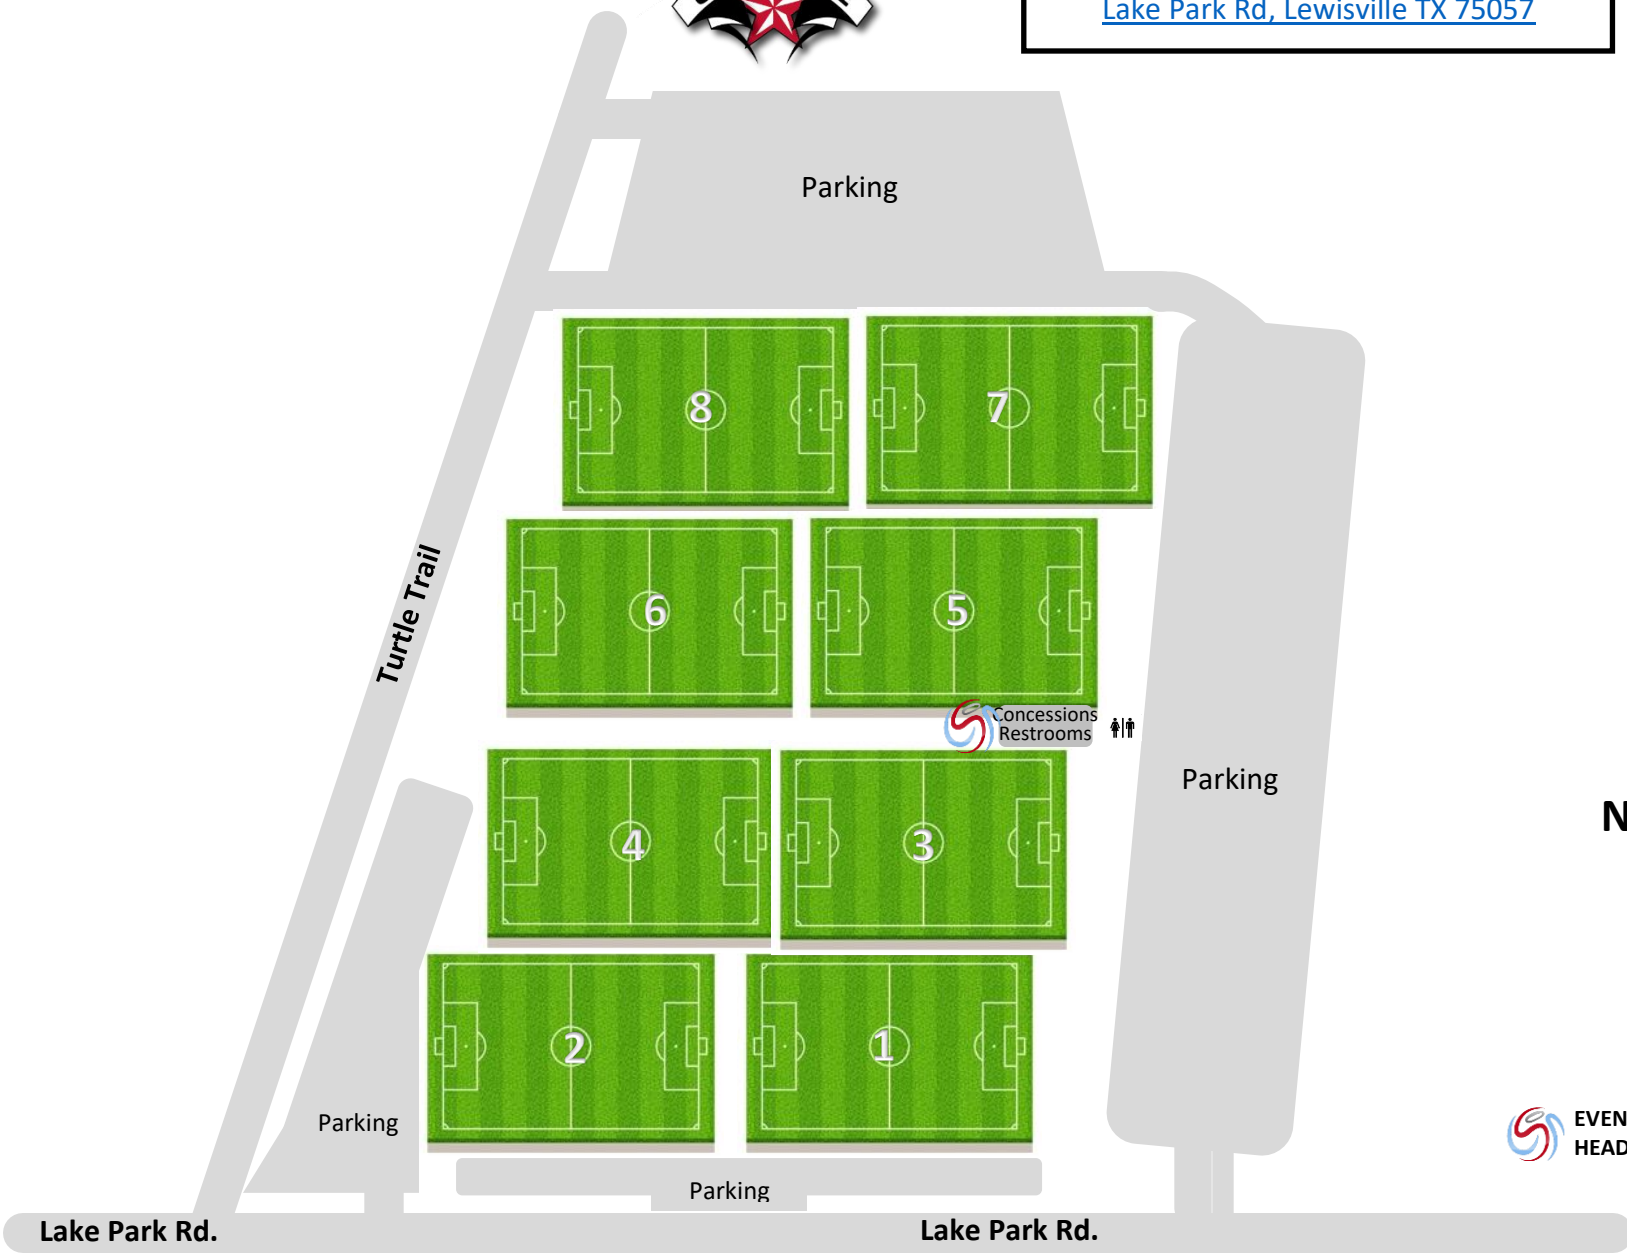

**Bob Wiseman – Lake Park**  
[Lake Park Rd, Lewisville TX 75057](#)

I-35

North

 **EVENT HEADQUARTERS**