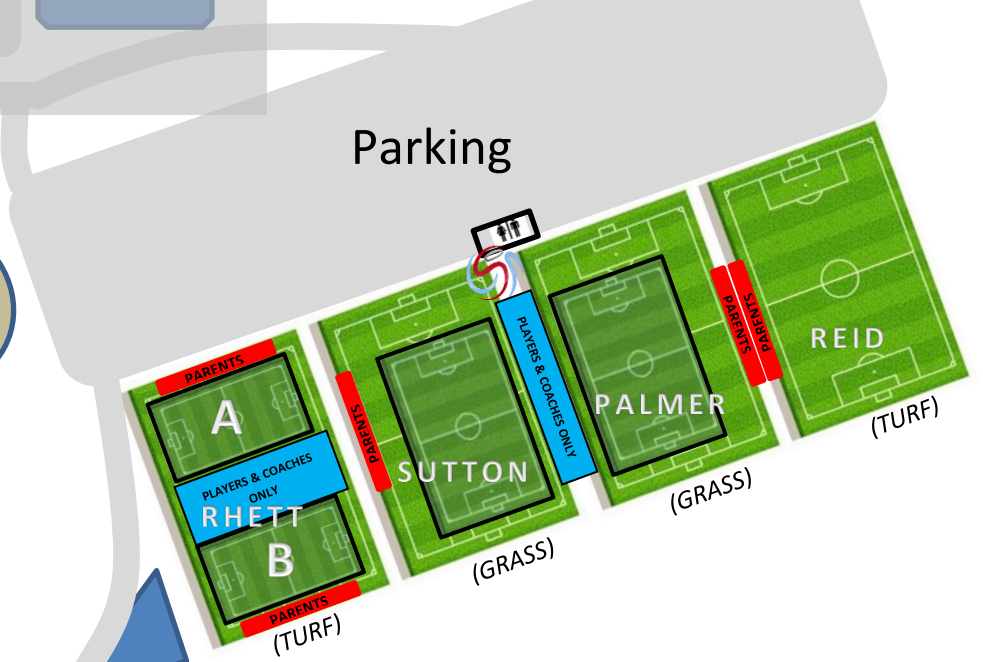

Z-Plex Sports Village

[4220 E Melissa Rd, Melissa, TX 75454](https://www.zplexsports.com)

Logos for D-BAT and THE DeagOut SPORTS GRILL @ The Z-Plex. To the right is the TAG Tennis Center.

**ALL Fields with small-sided field markings also convert to 11v11*