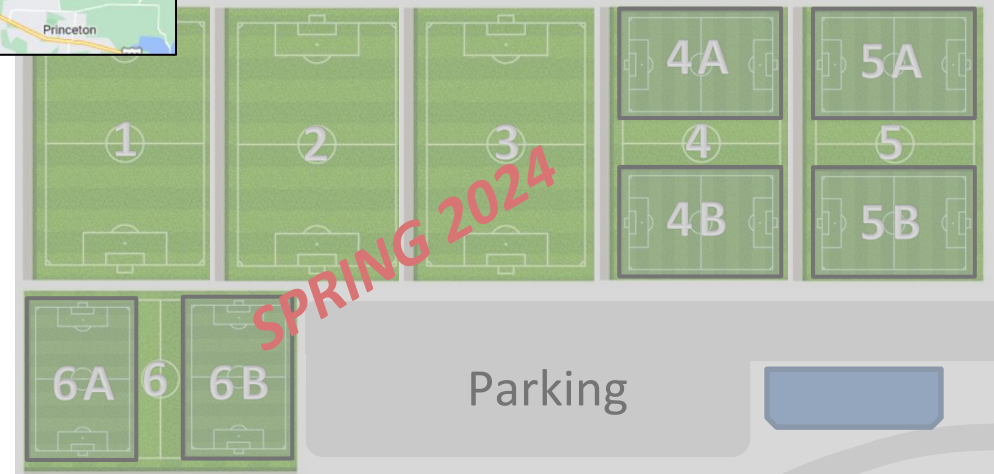

Z-Plex Sports Village

[4220 E Melissa Rd, Melissa, TX 75454](https://www.zplexsports.com)

Logos for D-BAT and THE DeagOut SPORTS GRILL @ The Z-Plex. To the right is the TAG Tennis Center.

**ALL Fields with small-sided field markings also convert to 11v11*