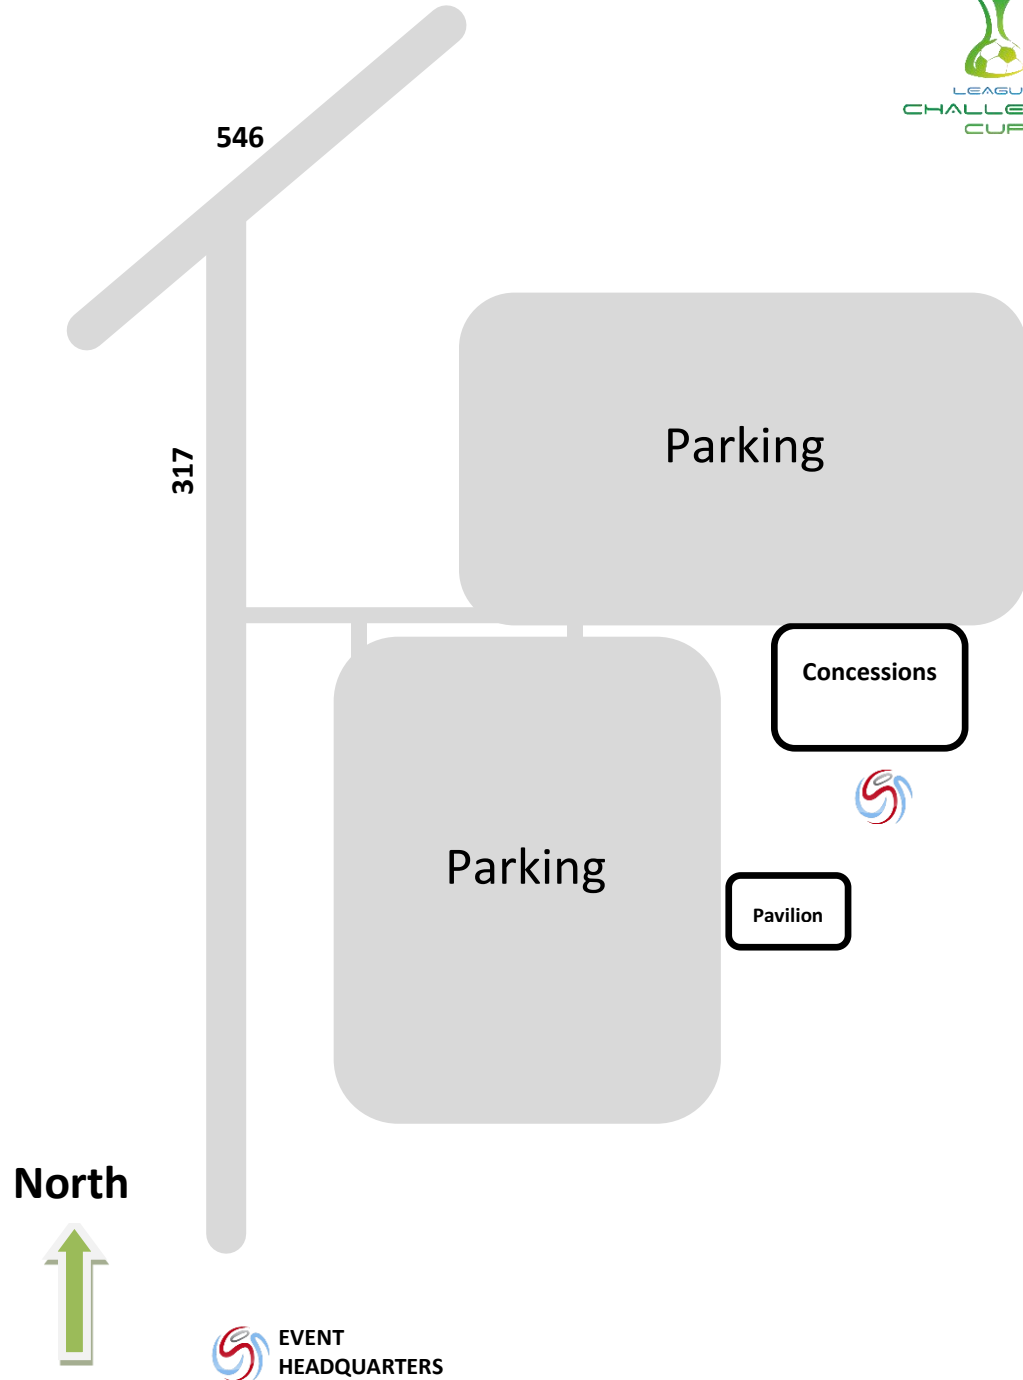

Fairview Soccer Park
[3671 County Road 317, McKinney TX 75069](https://www.google.com/maps/place/3671+County+Road+317,+McKinney+TX+75069)

Field Layout / Numbering Note:
All Full-Sized fields (11v11) are convertible to small-sided fields. When playing 7v7 or 9v9, the fields will be laid out and numbered like Field #6 above (North & South)