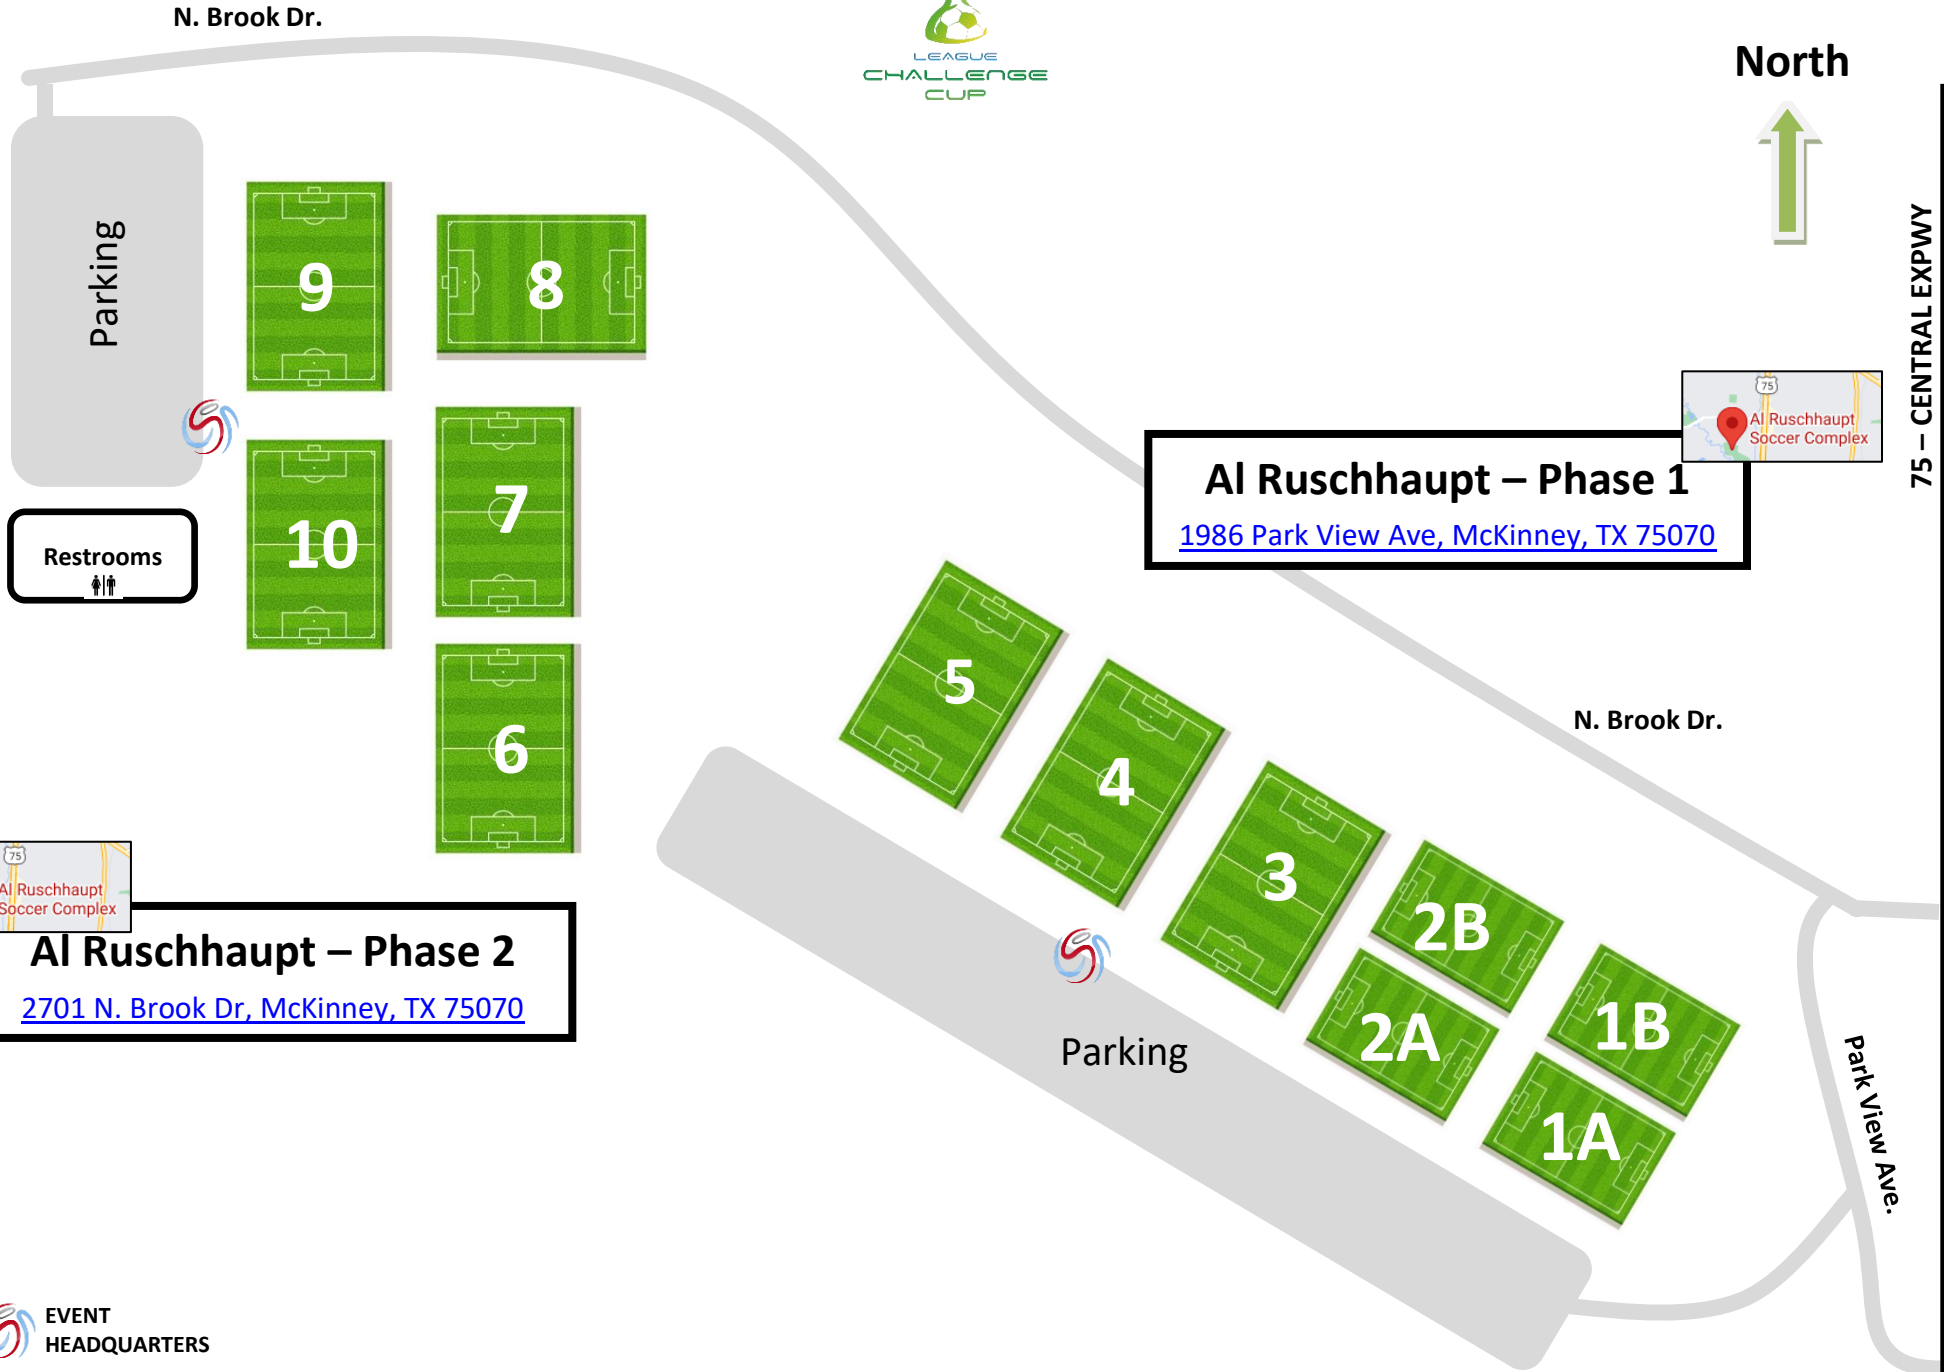

North

75 – CENTRAL EXPWY

Restrooms

Al Ruschhaupt – Phase 1
[1986 Park View Ave, McKinney, TX 75070](https://www.google.com/maps/place/1986+Park+View+Ave,+McKinney,+TX+75070)

Al Ruschhaupt – Phase 2
[2701 N. Brook Dr, McKinney, TX 75070](https://www.google.com/maps/place/2701+N.+Brook+Dr,+McKinney,+TX+75070)