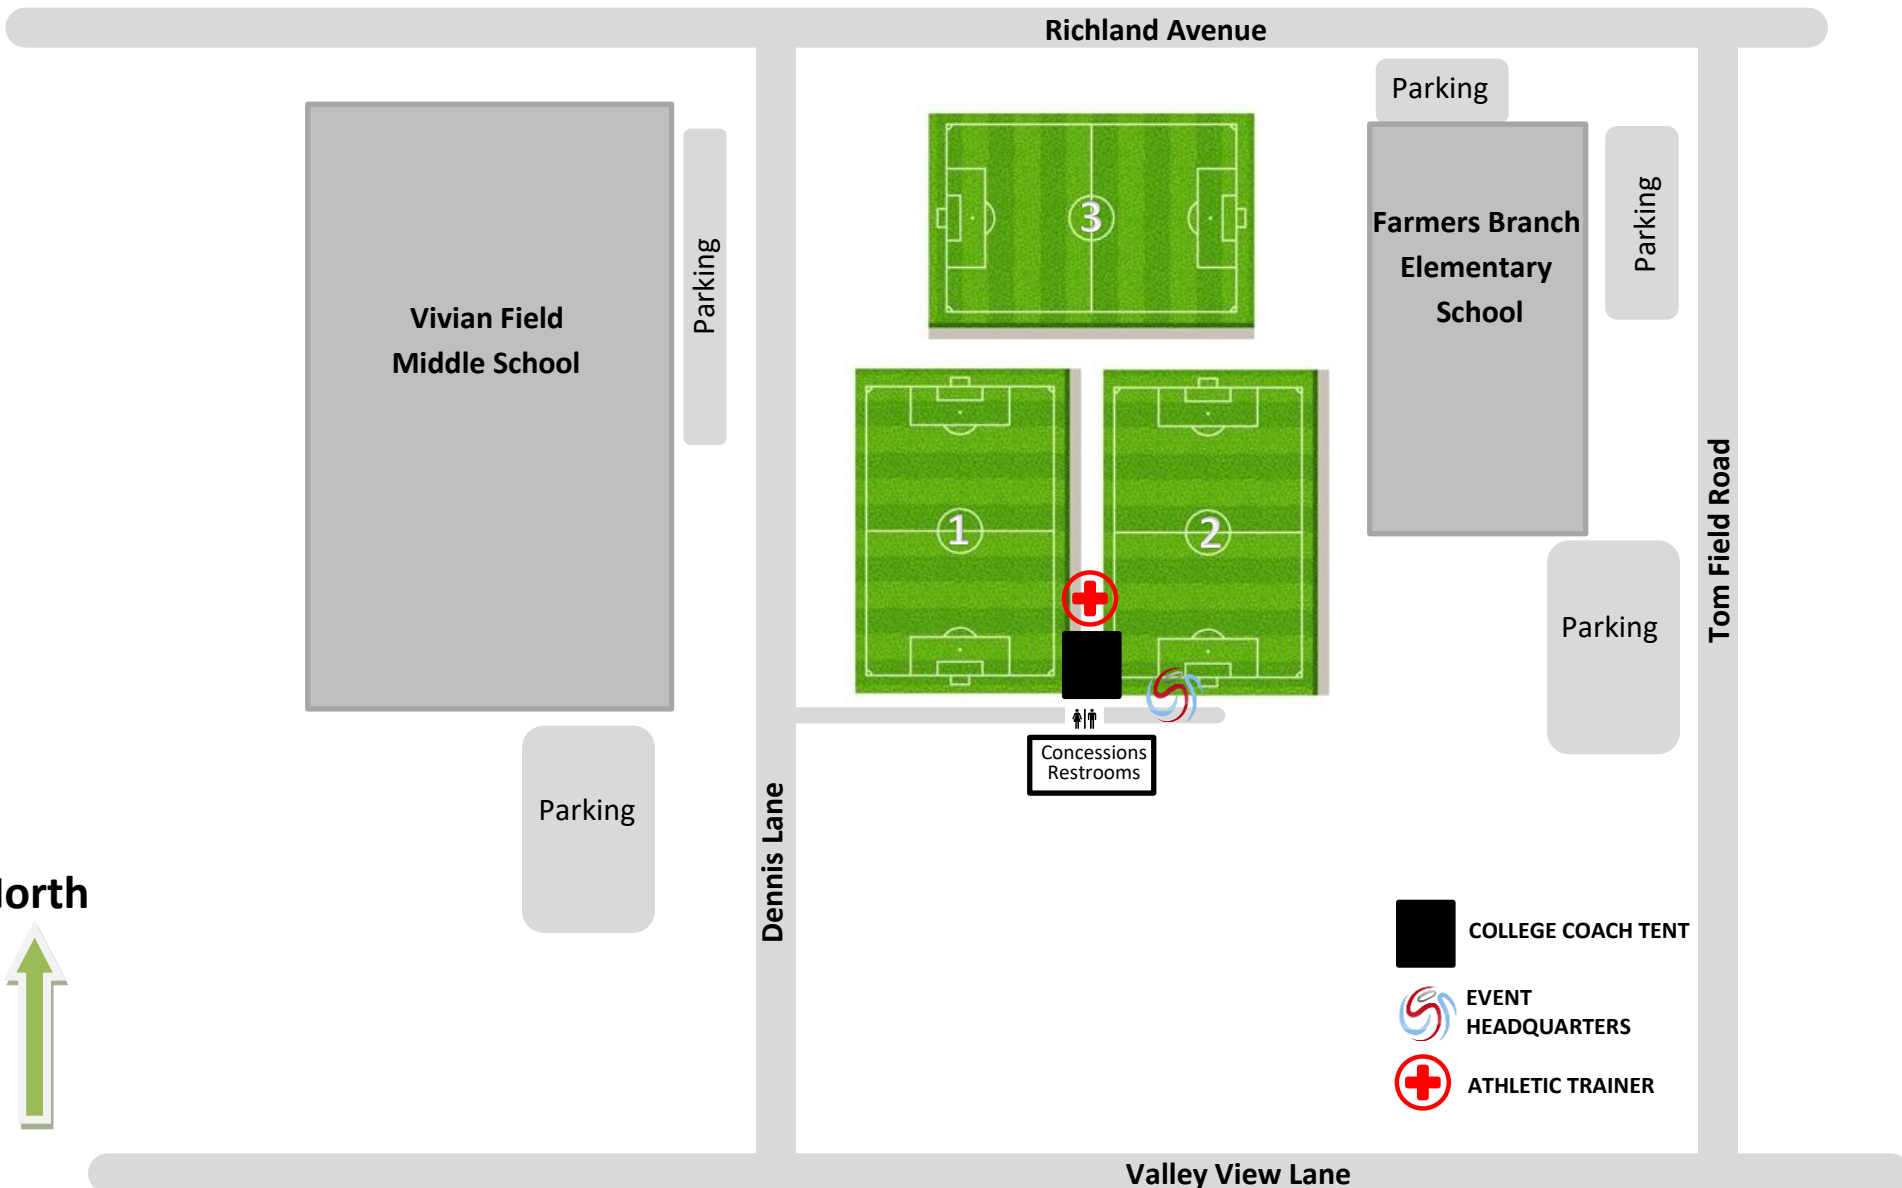

### Cox Fields – Farmers Branch

[13550 Dennis Ln, Farmers Branch, TX 75234](https://www.google.com/maps/place/13550+Dennis+Ln,+Farmers+Branch,+TX+75234)

North

-  COLLEGE COACH TENT
-  EVENT HEADQUARTERS
-  ATHLETIC TRAINER

Valley View Lane