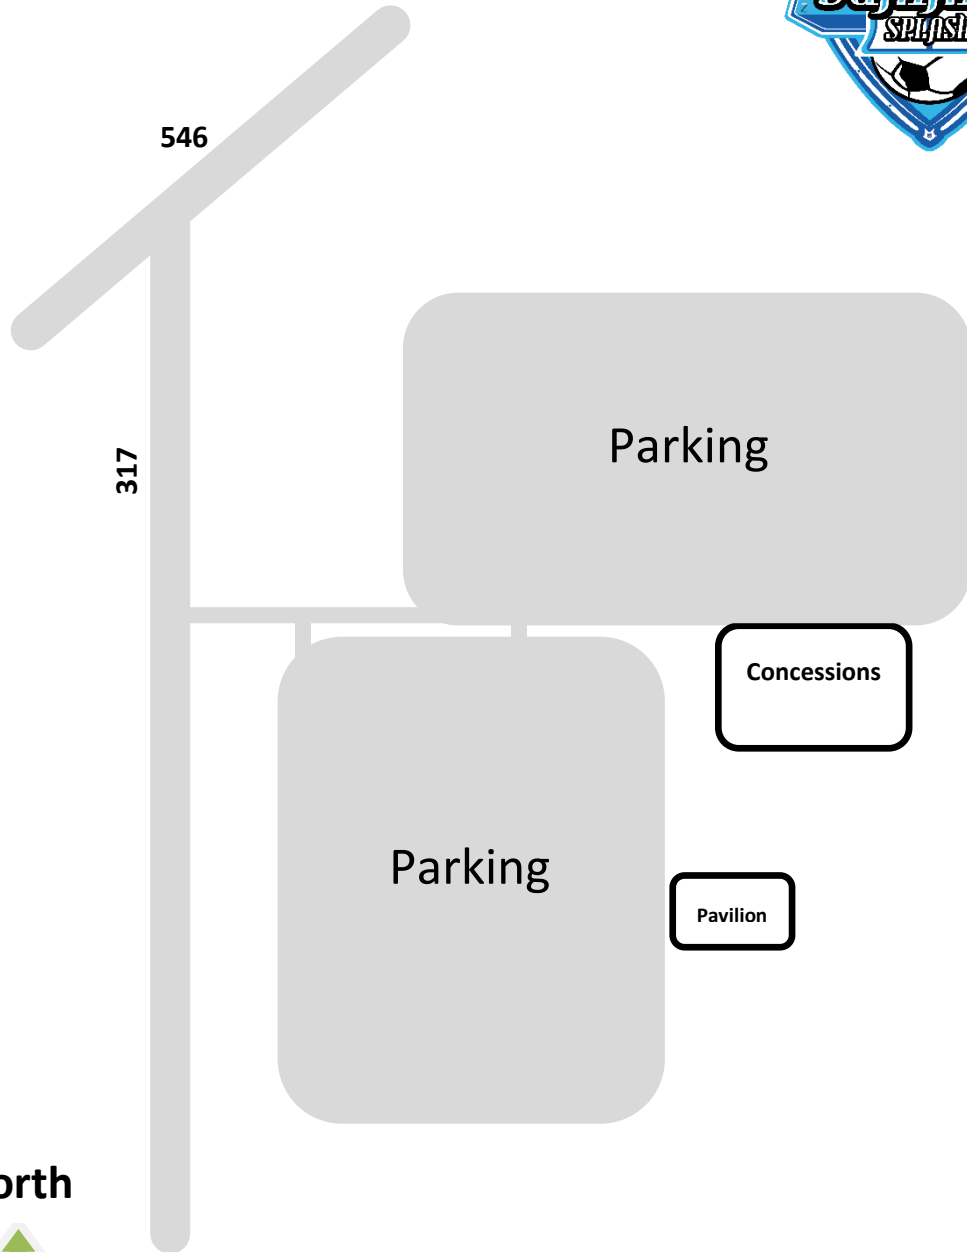

Fairview Soccer Park
[3671 County Road 317, McKinney TX 75069](https://www.google.com/maps/place/3671+County+Road+317,+McKinney+TX+75069)

North

Field Layout / Numbering Note:
All Full-Sized fields (11v11) are convertible to small-sided fields. When playing 7v7 or 9v9, the fields will be laid out and numbered like Field #6 above (North & South)