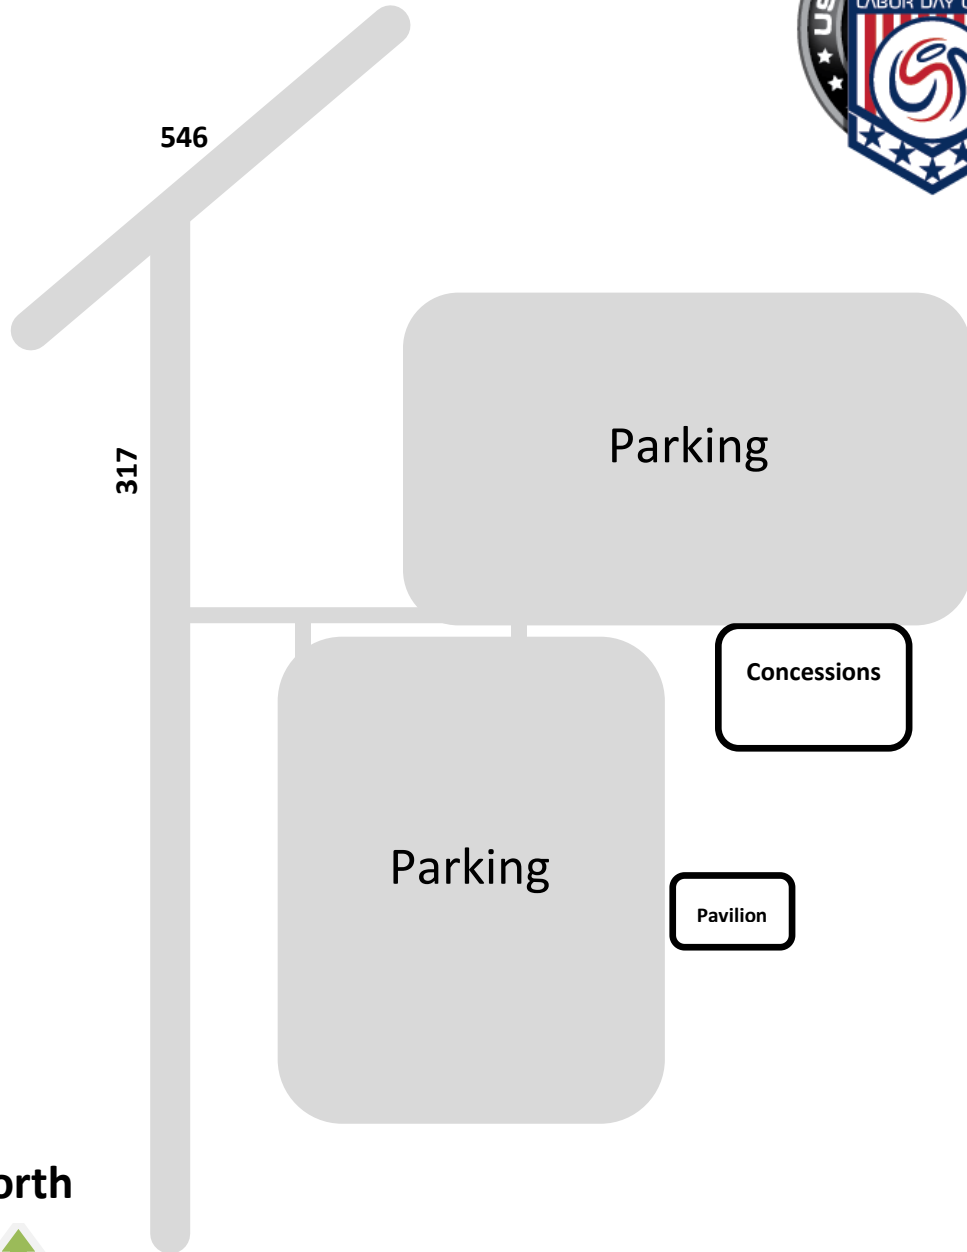

Fairview Soccer Park
[3671 County Road 317, McKinney TX 75069](https://www.google.com/maps/place/3671+County+Road+317,+McKinney+TX+75069)

Field Layout / Numbering Note:
All Full-Sized fields (11v11) are convertible to small-sided fields. When playing 7v7 or 9v9, the fields will be laid out and numbered like Field #6 above (North & South)