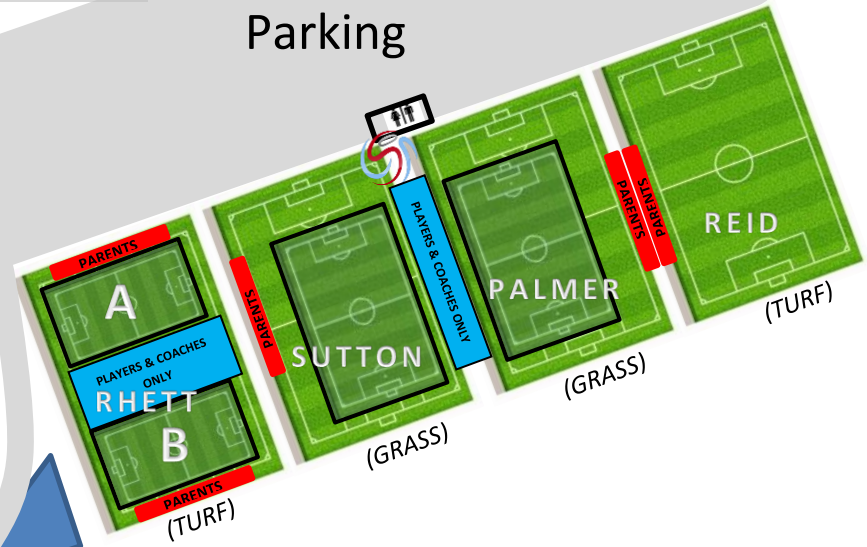

Z-Plex Sports Village

[4220 E Melissa Rd, Melissa, TX 75454](https://www.google.com/maps/place/4220+E+Melissa+Rd,+Melissa,+TX+75454)

FALL 2023

Logos for D-BAT and THE Dog Out SPORTS GRILL @ The Z-Plex.

TAG Tennis Center

North

HWY 121

E. Melissa Rd

**ALL Fields with small-sided field markings also convert to 11v11*