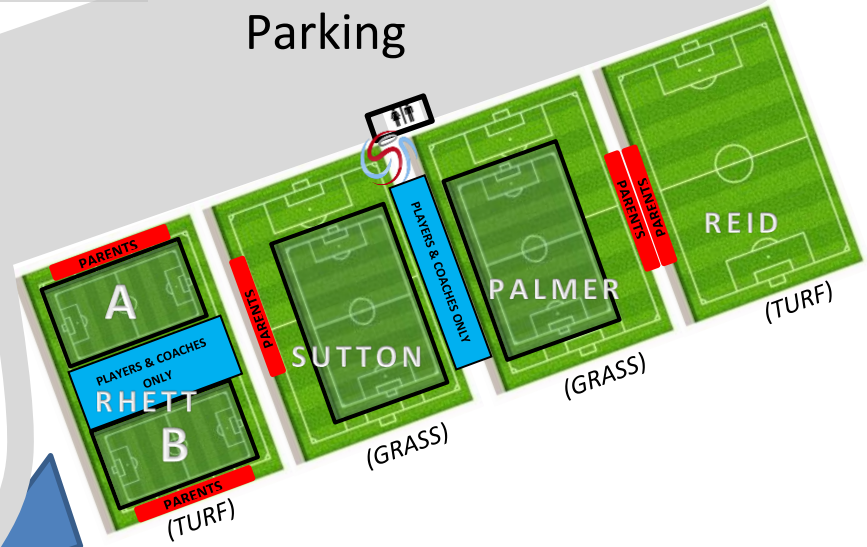

Z-Plex Sports Village

[4220 E Melissa Rd, Melissa, TX 75454](https://www.google.com/maps/place/4220+E+Melissa+Rd,+Melissa,+TX+75454)

FALL 2023

Parking

HWY 121

E. Melissa Rd

**ALL Fields with small-sided field markings also convert to 11v11*