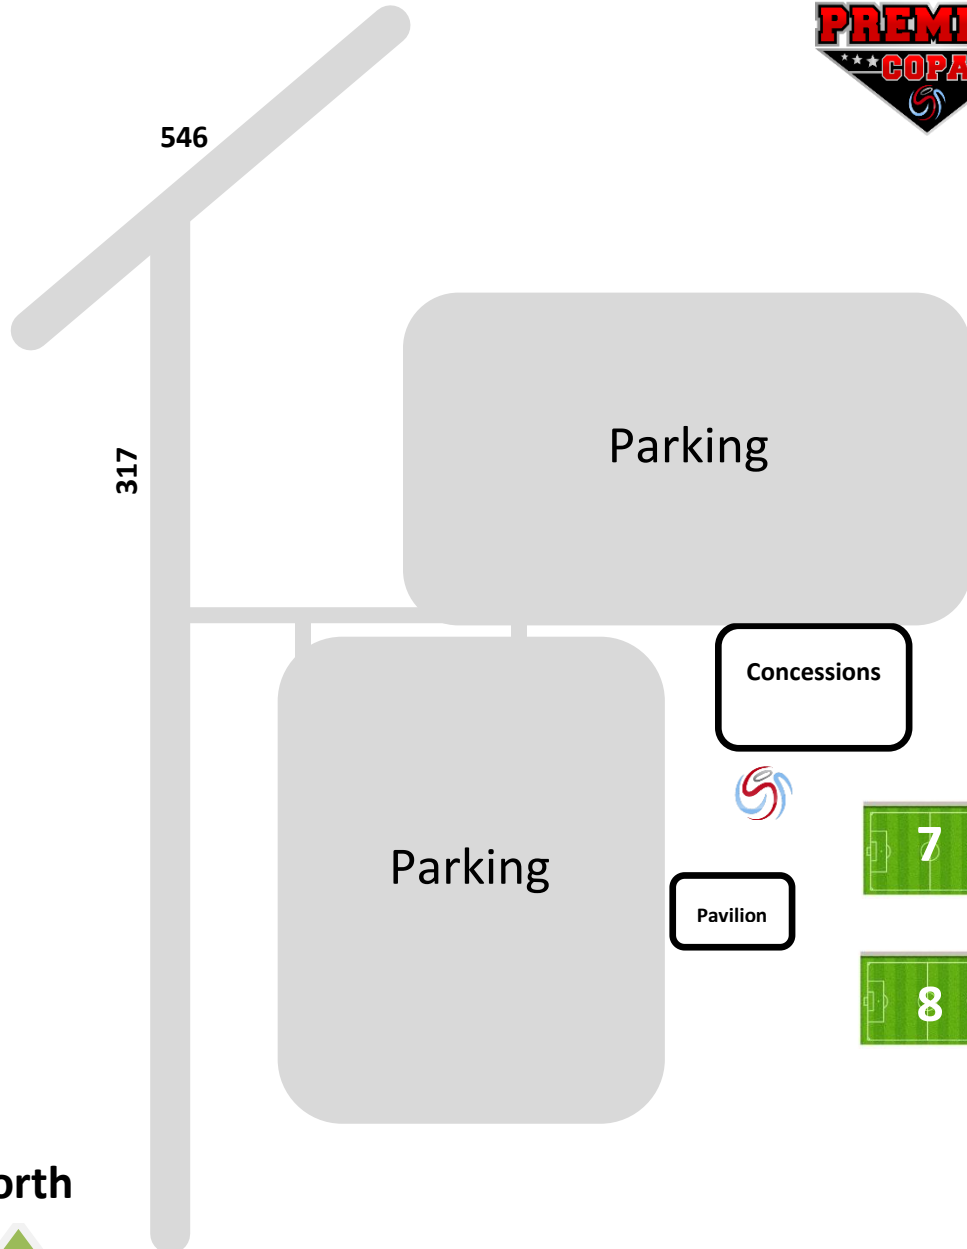

Fairview Soccer Park
[3671 County Road 317, McKinney TX 75069](https://www.google.com/maps/place/3671+County+Road+317,+McKinney+TX+75069)

Field Layout / Numbering Note:
All Full-Sized fields (11v11) are convertible to small-sided fields. When playing 7v7 or 9v9, the fields will be laid out and numbered like Field #6 above (North & South)