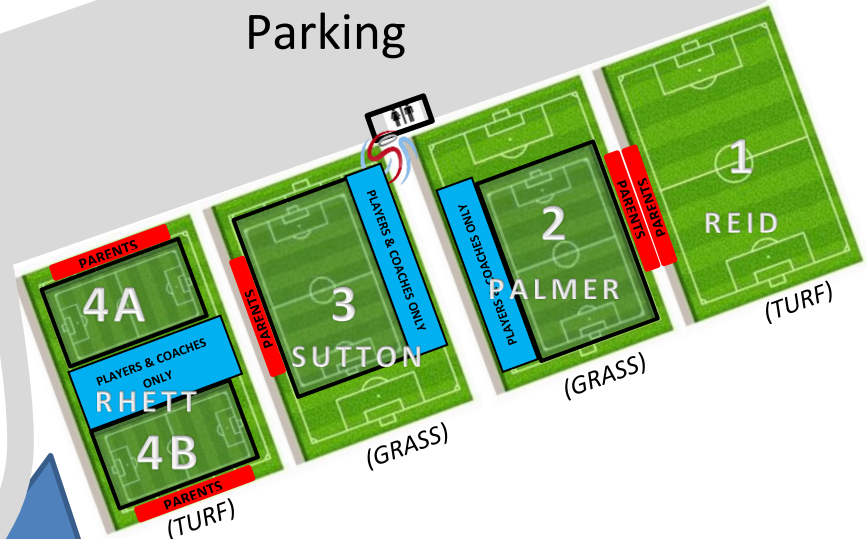

### Z-Plex Sports Village

[4220 E Melissa Rd, Melissa, TX 75454](https://www.google.com/maps/place/4220+E+Melissa+Rd,+Melissa,+TX+75454)

**SUMMER 2023**

HMV 121

**\*PLEASE NOTE:**  
 The City of Melissa will be charging \$5.00 per car for parking at the facility.

*\*ALL Fields with small-sided field markings also convert to 11v11*

E. Melissa Rd