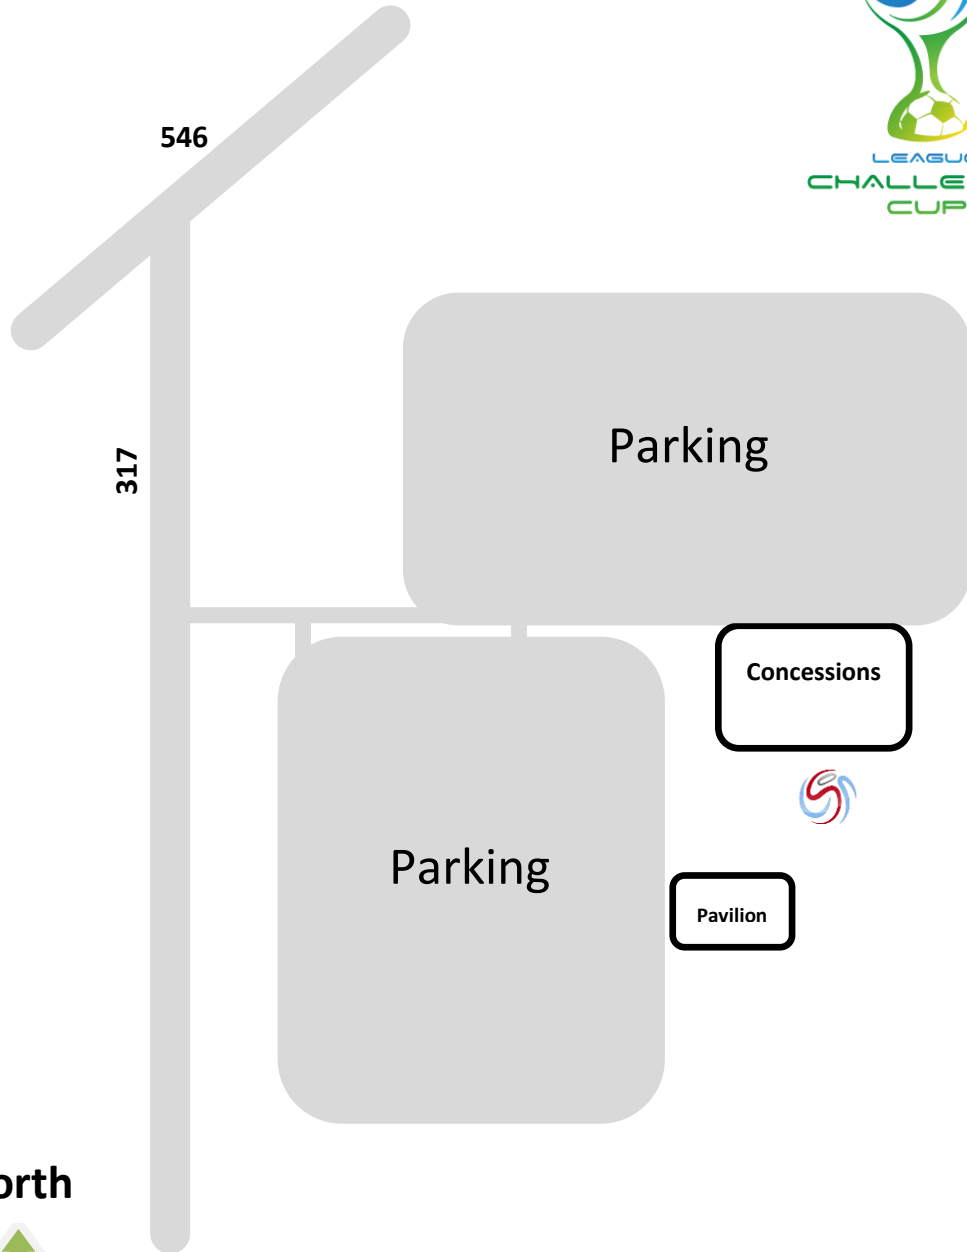

Fairview Soccer Park
[3671 County Road 317, McKinney TX 75069](https://www.google.com/maps/place/3671+County+Road+317,+McKinney+TX+75069)

Field Layout / Numbering Note:
All Full-Sized fields (11v11) are convertible to small-sided fields. When playing 7v7 or 9v9, the fields will be laid out and numbered like Field #6 above (North & South)

North