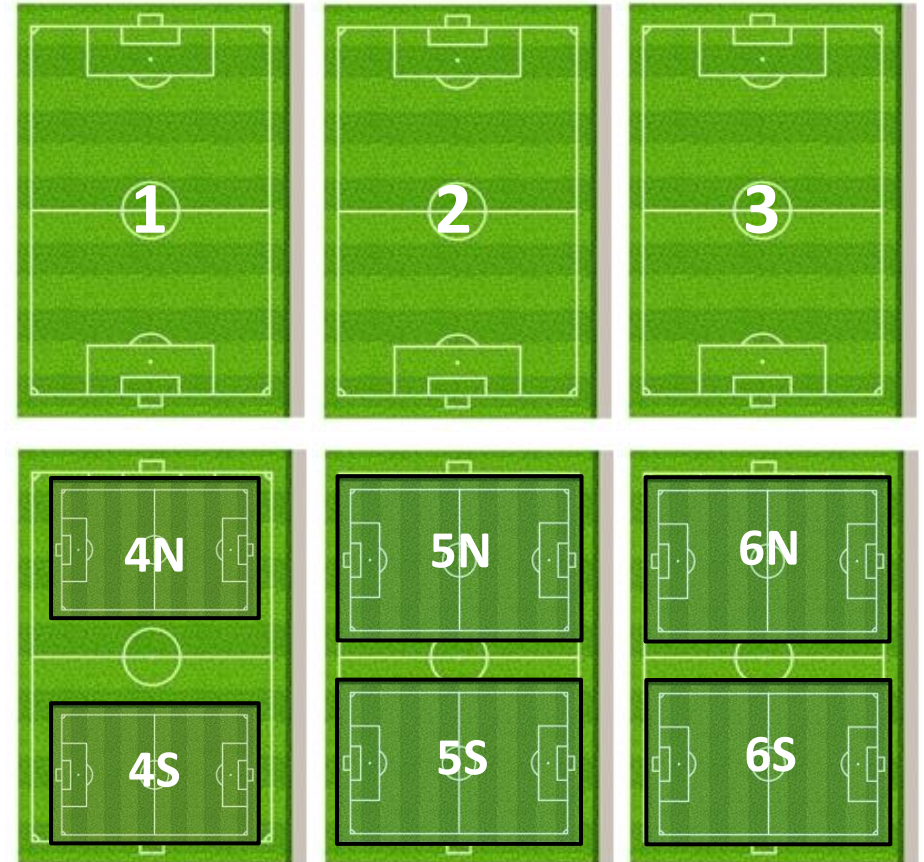

Fairview Soccer Park
[3671 County Road 317, McKinney TX 75069](https://www.google.com/maps/place/3671+County+Road+317,+McKinney+TX+75069)

Field Layout / Numbering Note:
All Full-Sized fields (11v11) are convertible to small-sided fields. When playing 7v7 or 9v9, the fields will be laid out and numbered like Field #6 above (North & South)

North