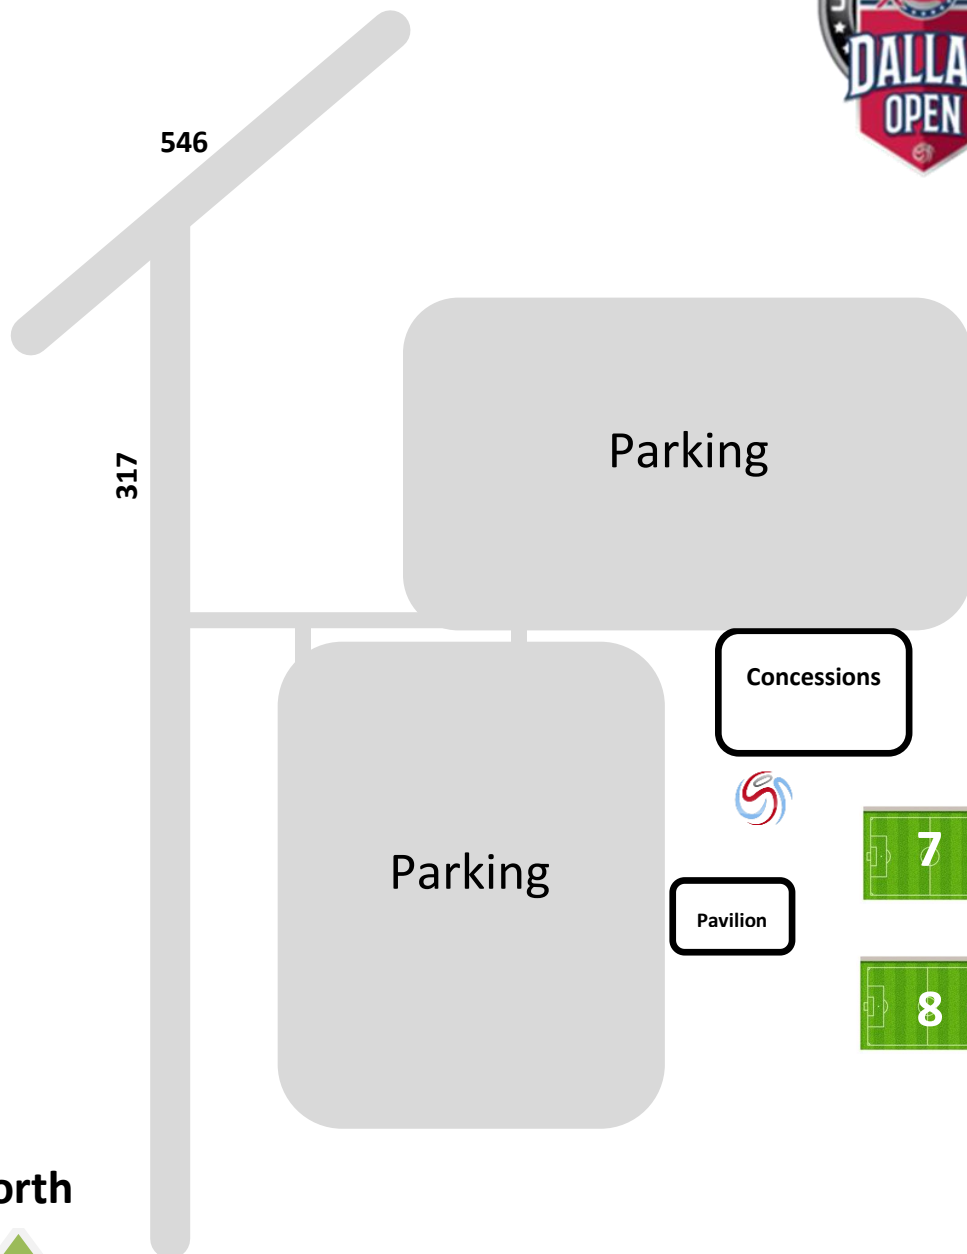

**Fairview Soccer Park**  
[3671 County Road 317, McKinney TX 75069](https://www.google.com/maps/place/3671+County+Road+317,+McKinney+TX+75069)

North

**Field Layout / Numbering Note:**  
All Full-Sized fields (11v11) are convertible to small-sided fields. When playing 7v7 or 9v9, the fields will be laid out and numbered like Field #6 above (North & South)