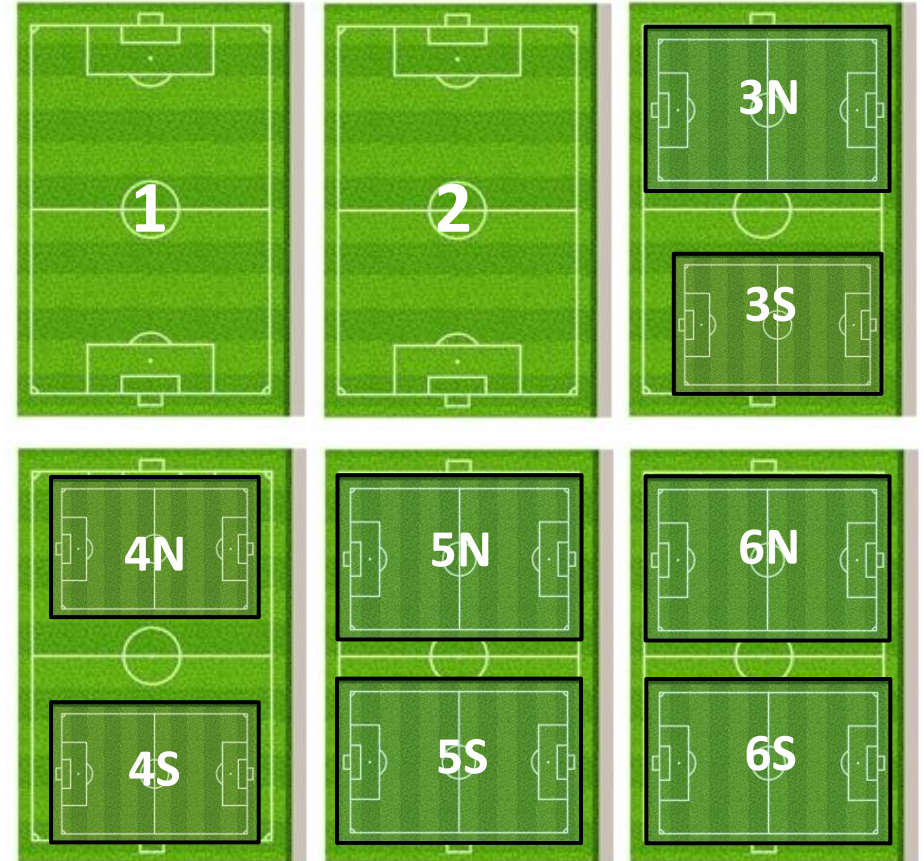

Fairview Soccer Park
[3671 County Road 317, McKinney TX 75069](https://www.google.com/maps/place/3671+County+Road+317,+McKinney+TX+75069)

Field Layout / Numbering Note:
All Full-Sized fields (11v11) are convertible to small-sided fields. When playing 7v7 or 9v9, the fields will be laid out and numbered like Field #6 above (North & South)