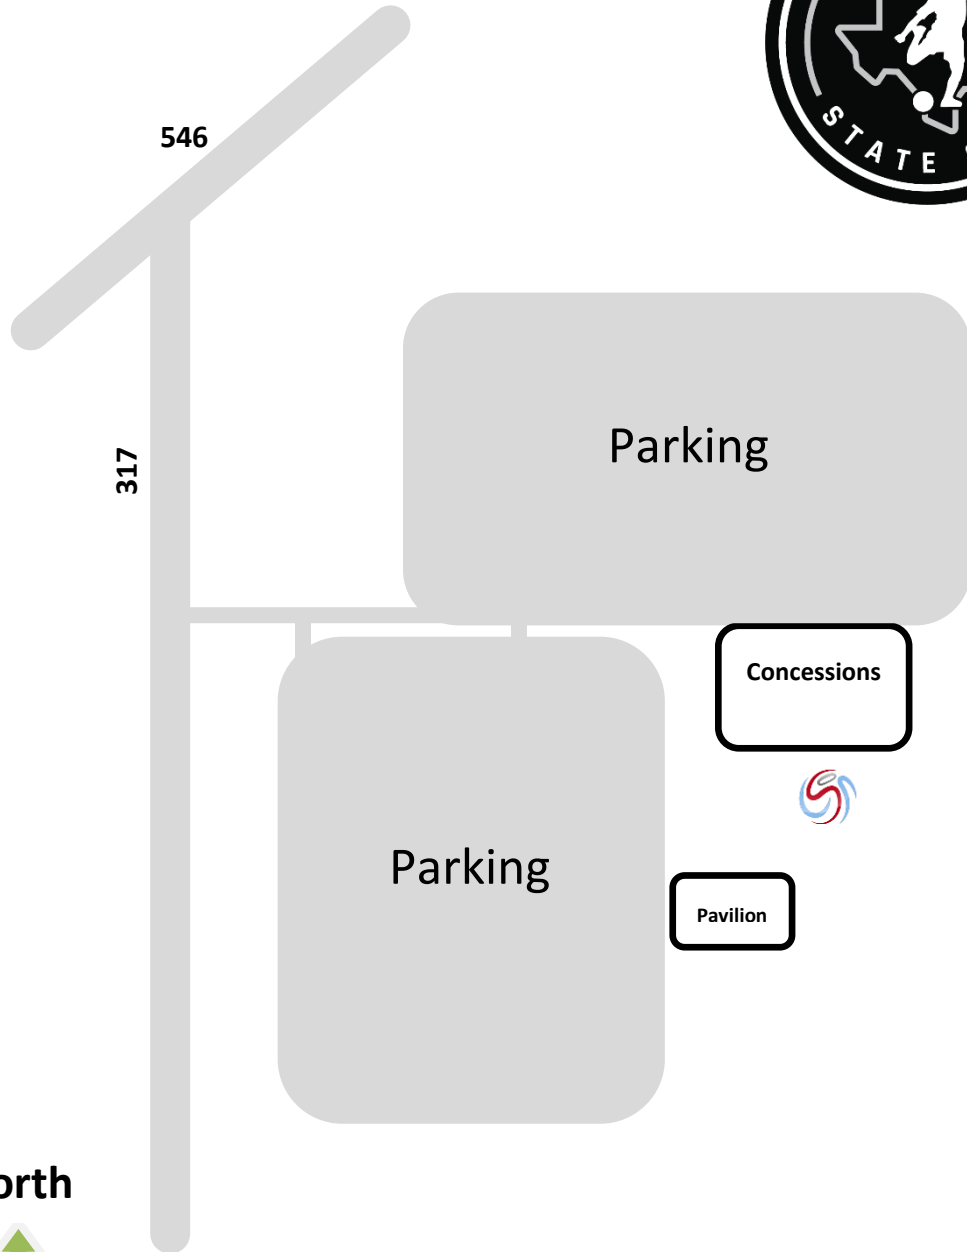

Fairview Soccer Park
[3671 County Road 317, McKinney TX 75069](https://www.google.com/maps/place/3671+County+Road+317,+McKinney+TX+75069)

Field Layout / Numbering Note:
All Full-Sized fields (11v11) are convertible to small-sided fields. When playing 7v7 or 9v9, the fields will be laid out and numbered like Field #6 above (North & South)