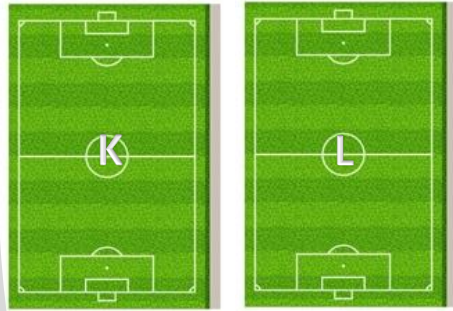

Founders Park - Wylie

[851 Hensley Ln, Wylie, TX 75098](#)

FM 544 (E. 14th Street)

Woodbridge Pkwy

Parking

Parking

Concessions
Restrooms

Jerry Wayne Combest St