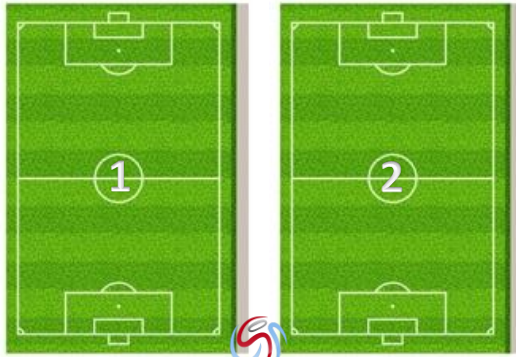

I-20

I-20

Chisolm Trail Park

[4680 McPherson Blvd, Fort Worth, TX 76123](https://www.google.com/maps/place/4680+McPherson+Blvd,+Fort+Worth,+TX+76123)

Chisolm Trail Pkwy (Toll road)

I-35W

I-35W

Parking