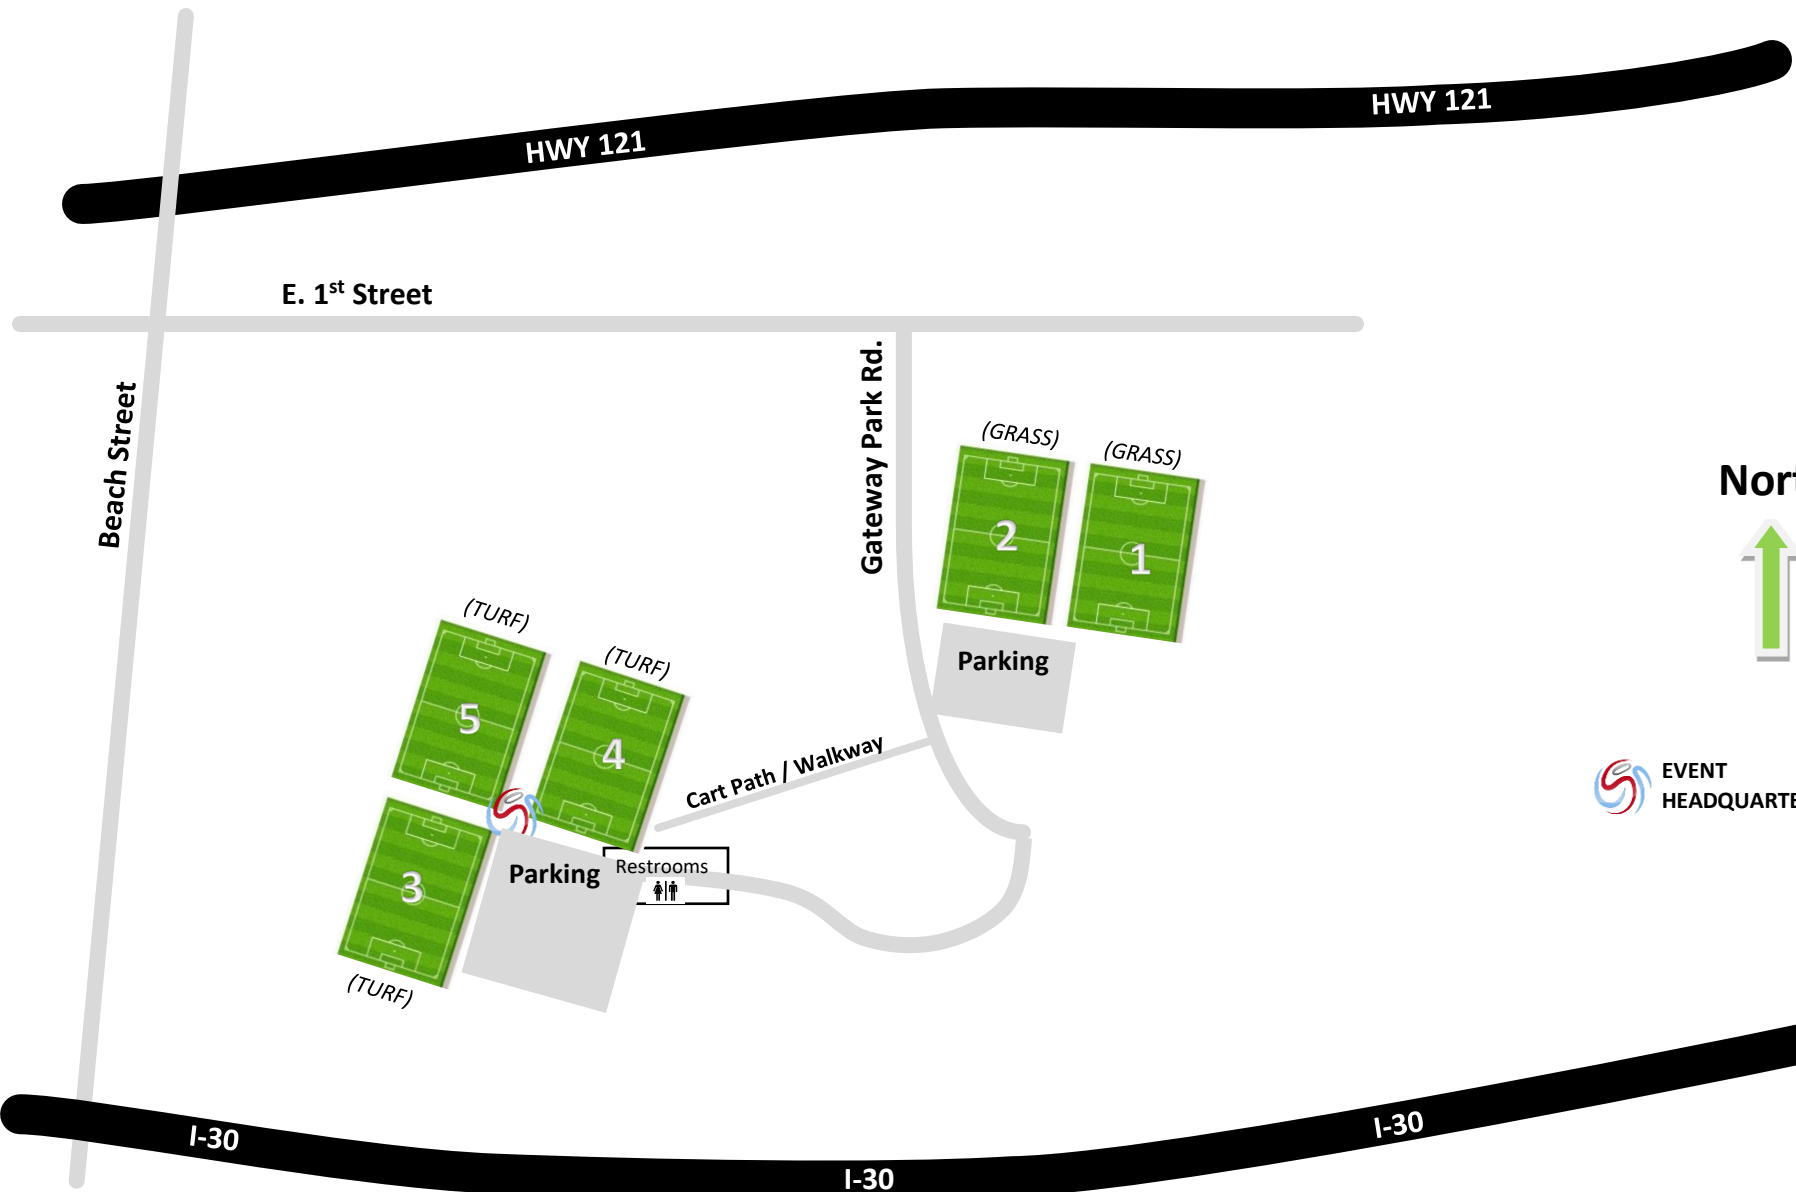

Gateway Park

[4800 E. 1st Street, Fort Worth, TX 76103](#)

North