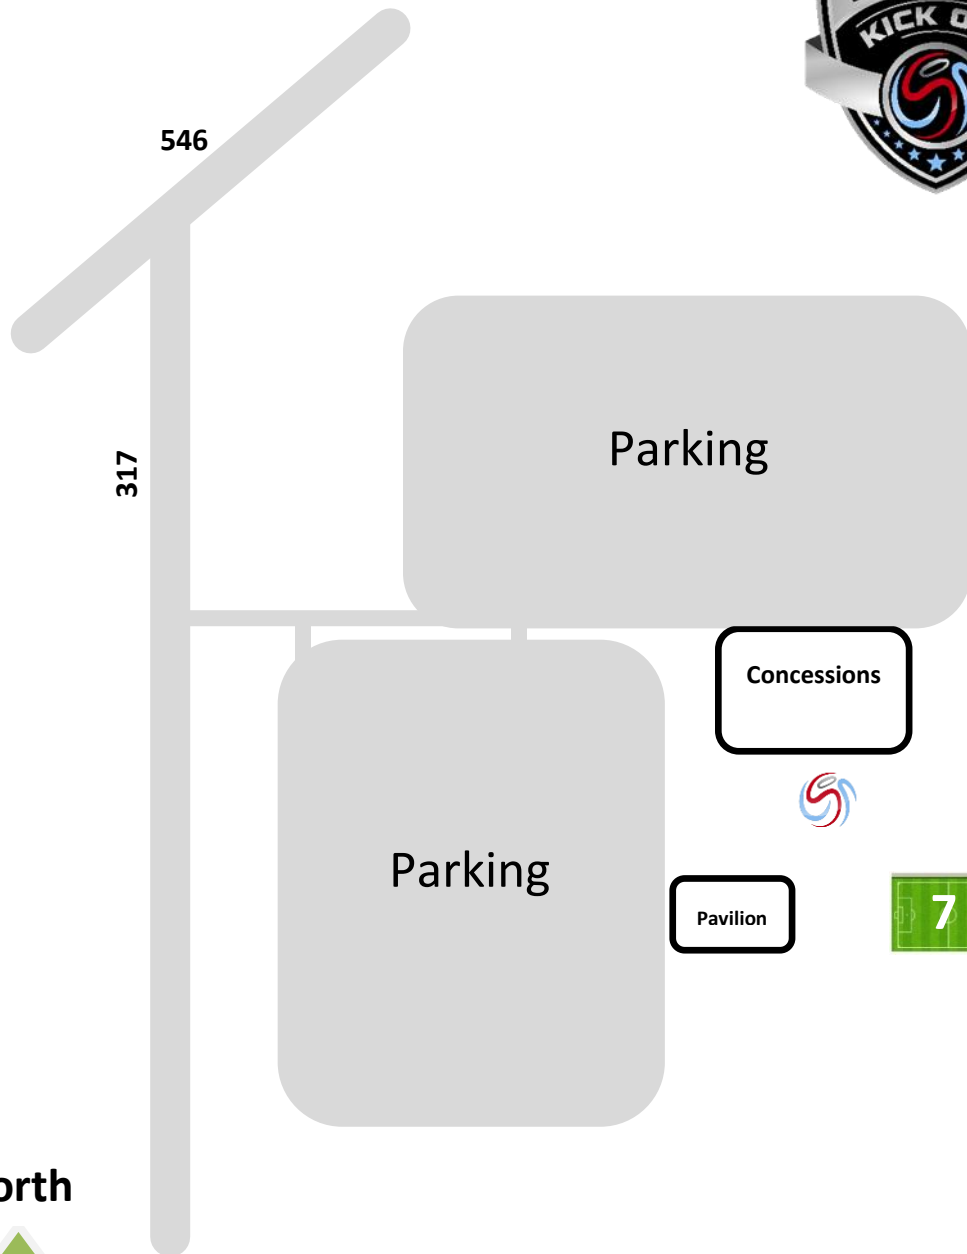

Fairview Soccer Park
[3671 County Road 317, McKinney TX 75069](https://www.google.com/maps/place/3671+County+Road+317,+McKinney+TX+75069)

North

Field Layout / Numbering Note:
All Full-Sized fields (11v11) are convertible to small-sided fields. When playing 7v7 or 9v9, the fields will be laid out and numbered like Field #6 above (North & South)