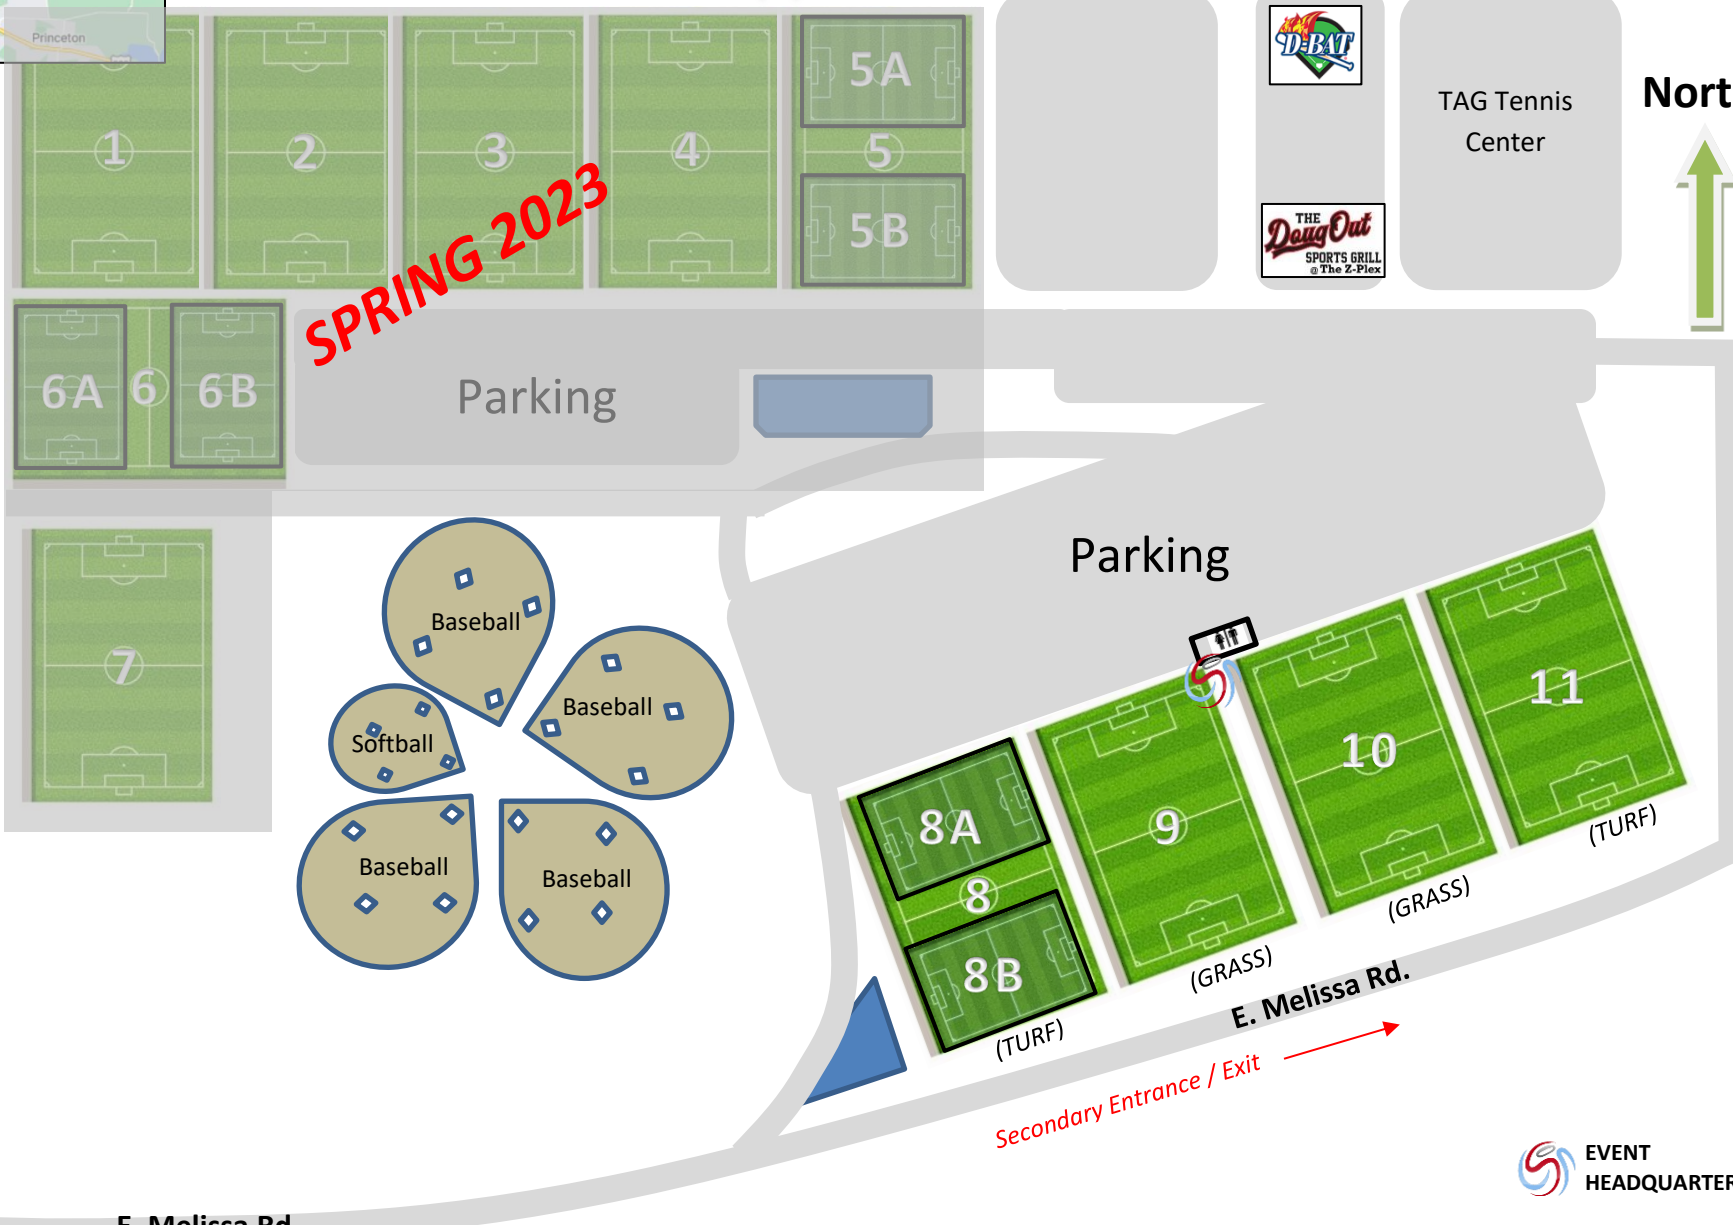

Z-Plex Sports Village

[4220 E Melissa Rd, Melissa, TX 75454](https://www.google.com/maps/place/4220+E+Melissa+Rd,+Melissa,+TX+75454)

HMV 121

SPRING 2023