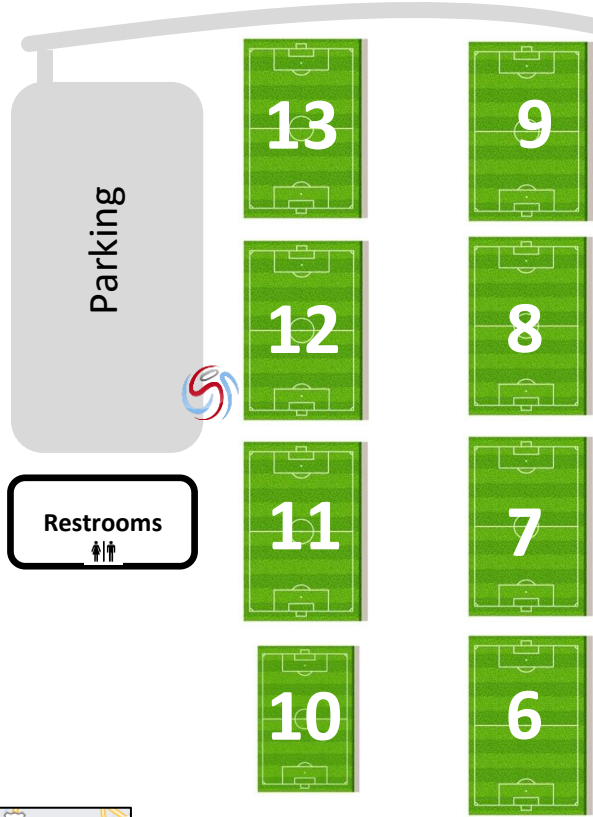

North

75 – CENTRAL EXPWY

N. Brook Dr.

Restrooms  

**Al Ruschhaupt – Phase 1**  
[1986 Park View Ave, McKinney, TX 75070](https://www.google.com/maps/place/1986+Park+View+Ave,+McKinney,+TX+75070)

**Al Ruschhaupt – Phase 2**  
[2701 N. Brook Dr, McKinney, TX 75070](https://www.google.com/maps/place/2701+N.+Brook+Dr,+McKinney,+TX+75070)

Parking