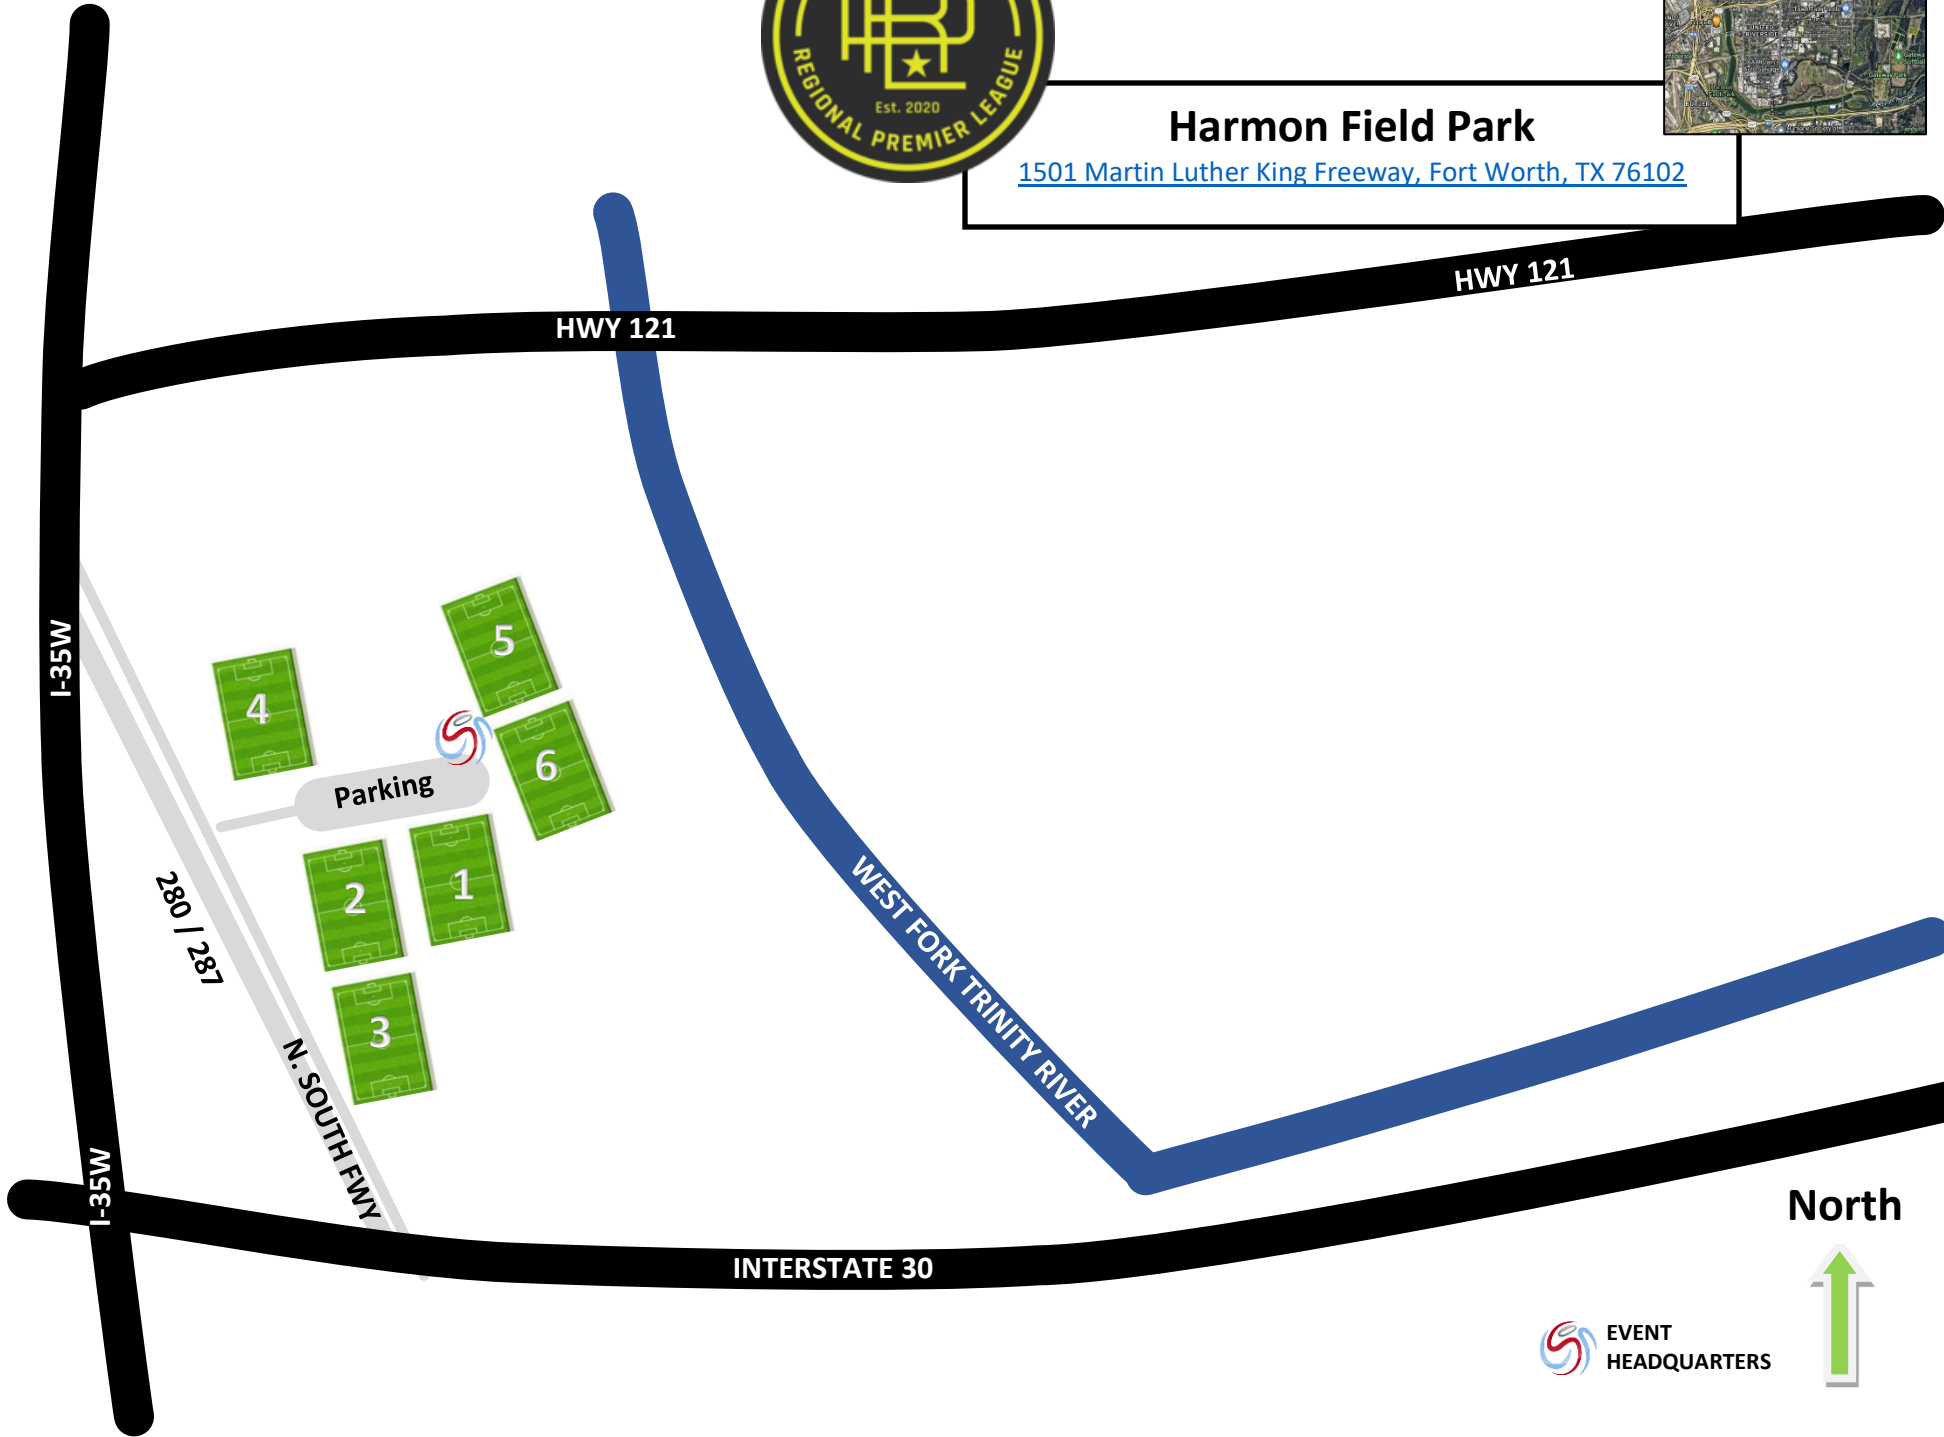

Harmon Field Park

[1501 Martin Luther King Freeway, Fort Worth, TX 76102](https://www.google.com/maps/place/Harmon+Field+Park,+1501+Martin+Luther+King+Freeway,+Fort+Worth,+TX+76102)

 EVENT HEADQUARTERS