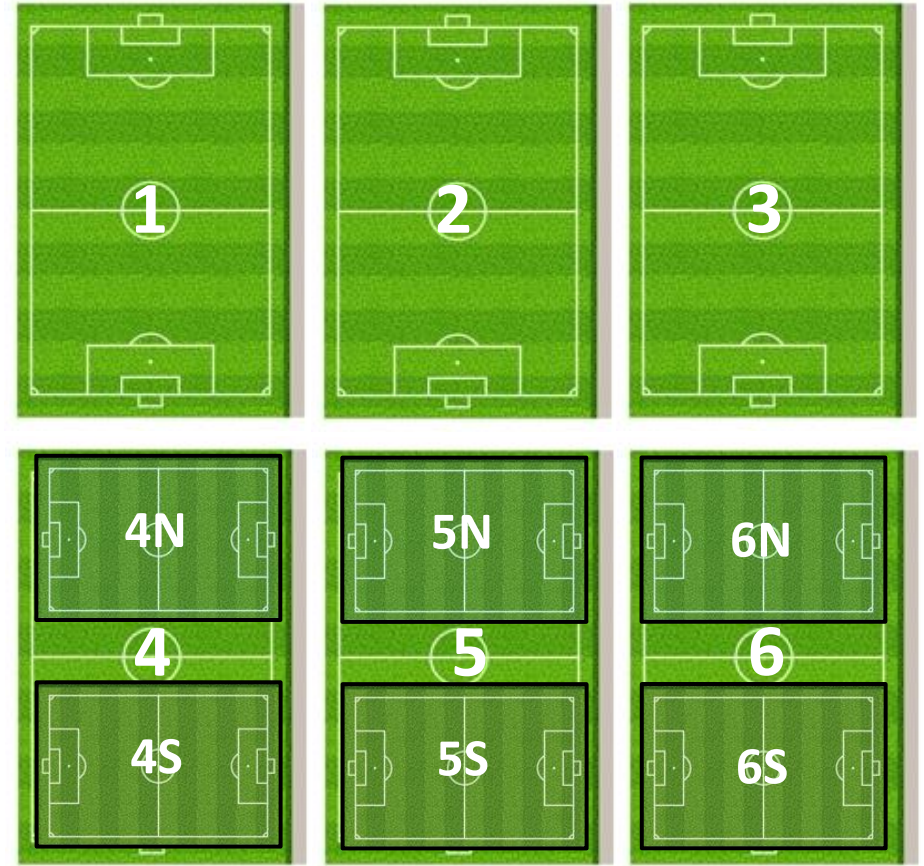

Fairview Soccer Park
[3671 County Road 317, McKinney TX 75069](https://www.google.com/maps/place/3671+County+Road+317,+McKinney+TX+75069)

 **EVENT HEADQUARTERS**

Field Layout / Numbering Note:
All Full-Sized fields (11v11) are convertible to small-sided fields. When playing 7v7 or 9v9, the fields will be laid out and numbered like Field #6 above (North & South)