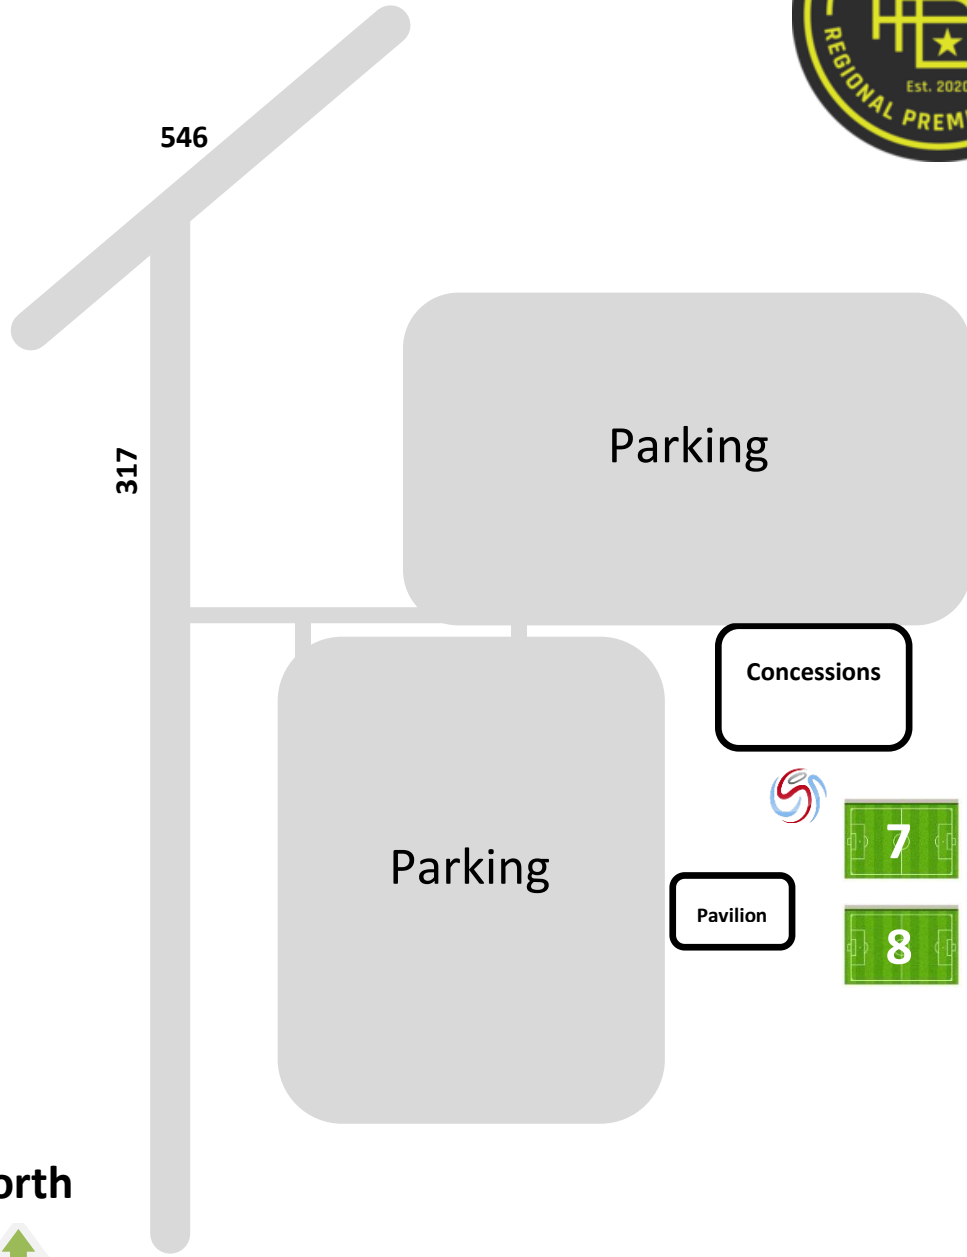

Fairview Soccer Park
[3671 County Road 317, McKinney TX 75069](https://www.google.com/maps/place/3671+County+Road+317,+McKinney+TX+75069)

 **EVENT HEADQUARTERS**

Field Layout / Numbering Note:
All Full-Sized fields (11v11) are convertible to small-sided fields. When playing 7v7 or 9v9, the fields will be laid out and numbered like Field #6 above (North & South)