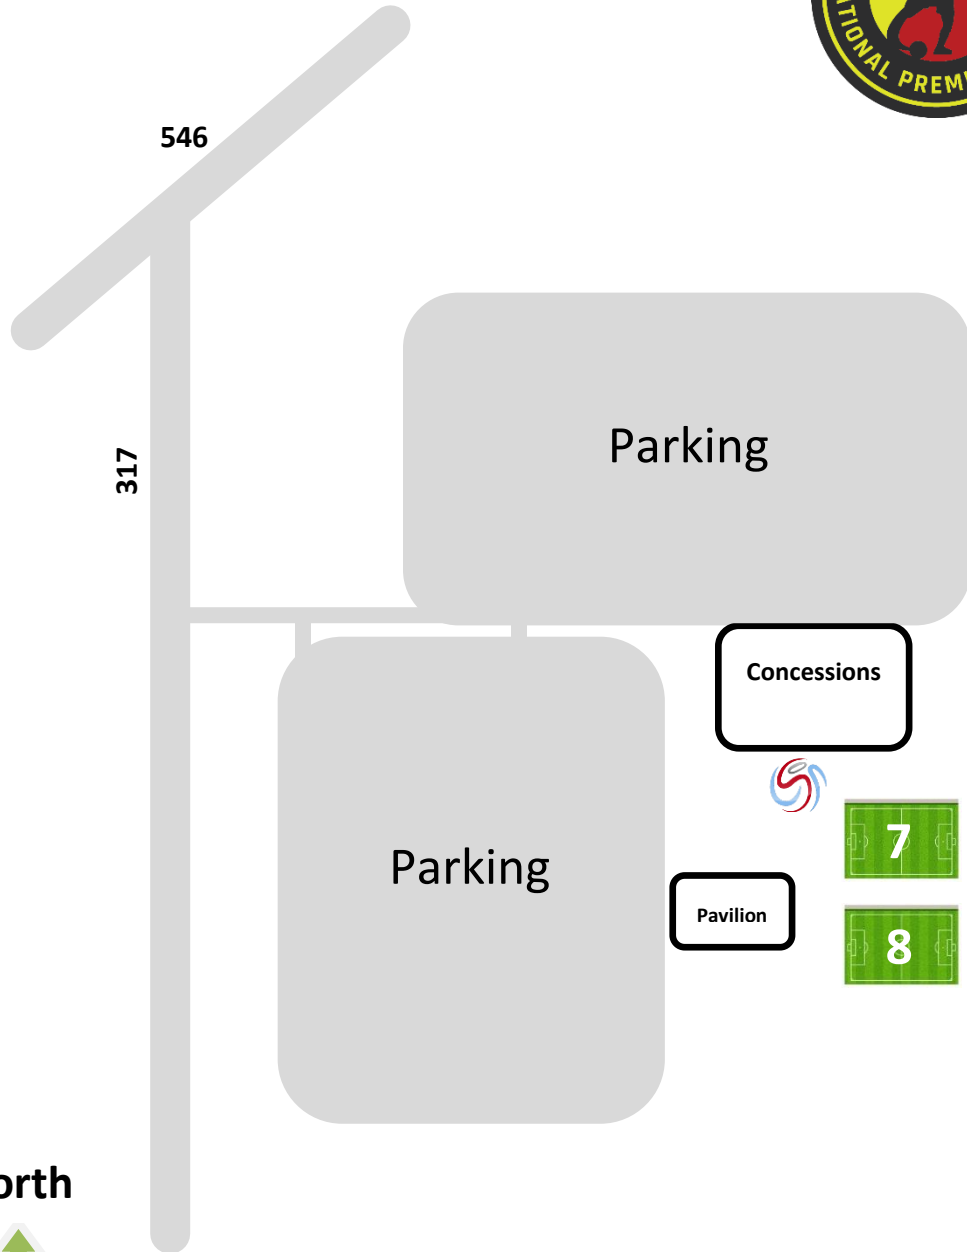

**Fairview Soccer Park**  
[3671 County Road 317, McKinney TX 75069](https://www.google.com/maps/place/3671+County+Road+317,+McKinney+TX+75069)

**Field Layout / Numbering Note:**  
All Full-Sized fields (11v11) are convertible to small-sided fields. When playing 7v7 or 9v9, the fields will be laid out and numbered like Field #6 above (North & South)

North